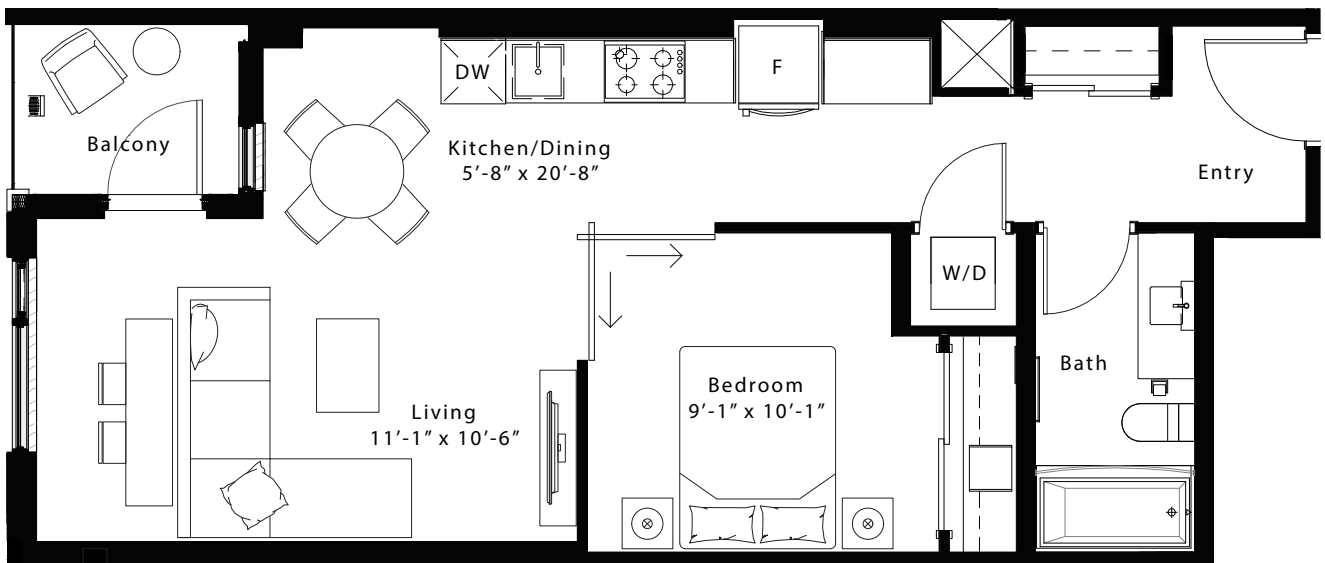

latitude

at frontier

Appleton

1 Bed / 1 Bath

637 Sq Ft

Units 403-1903

livingatfrontier.com/latitude

All sizes and specifications are subject to change without notice. Furniture is not included. E. & O.E.

Floors 4-19