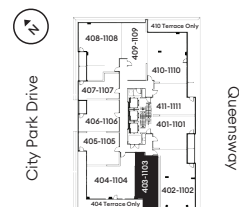

latitude

at frontier

Appleton

1 Bed / 1 Bath

637 Sq Ft

Units 403-1903

livingatfrontier.com/latitude

All sizes and specifications are subject to change without notice. Furniture is not included. E. & O.E.