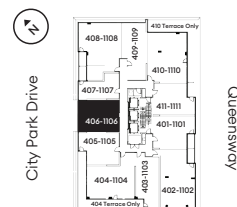

latitude

at frontier

Bathgate

1 Bed / 1 Bath

704 Sq Ft

Units 406-1906

livingatfrontier.com/latitude

All sizes and specifications are subject to change without notice. Furniture is not included. E. & O.E.

Floors 4-19