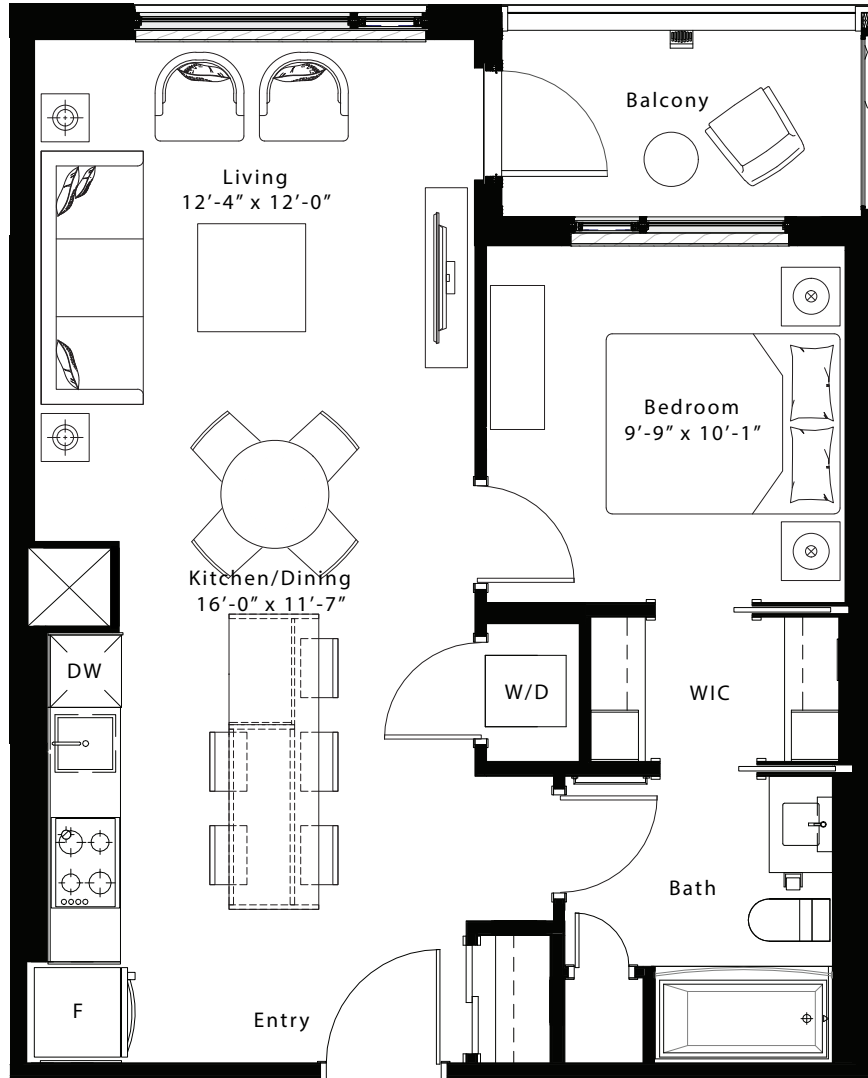

latitude

at frontier

Bathgate

1 Bed / 1 Bath

704 Sq Ft

Units 406-1906

livingatfrontier.com/latitude

All sizes and specifications are subject to change without notice. Furniture is not included. E. & O.E.

Floors 4-19