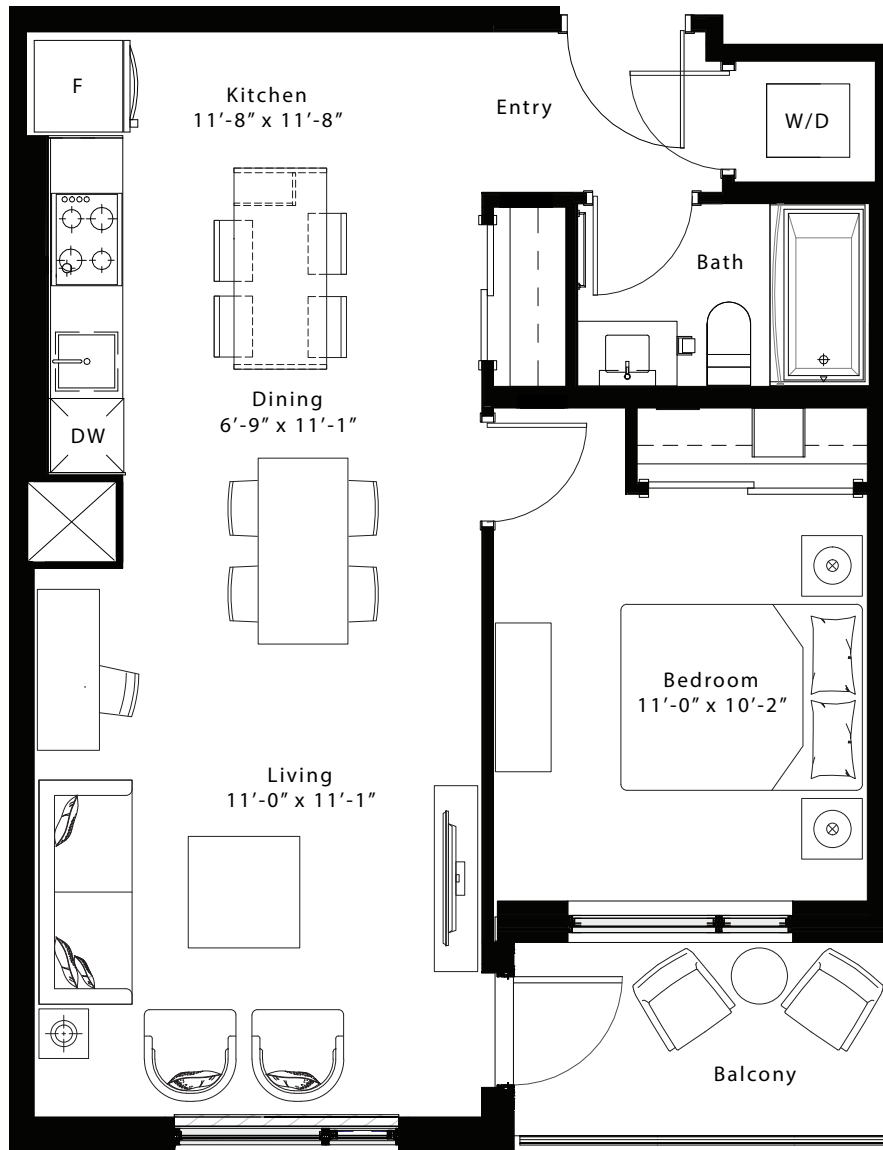

# latitude

at frontier

## Birchmount

1 Bed / 1 Bath

663 Sq Ft

Units 411-1911

[livingatfrontier.com/latitude](http://livingatfrontier.com/latitude)

All sizes and specifications are subject to change without notice. Furniture is not included. E. & O.E.

Floors 4-19