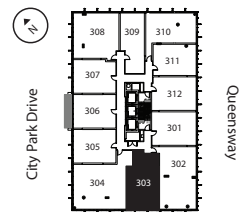

latitude

at frontier

Blossom
 1 Bed / 1 Bath
 820 Sq Ft
 Units 203, 303

livingatfrontier.com/latitude

All sizes and specifications are subject to change without notice. Furniture is not included. E. & O.E.

Floor 2

Floor 3