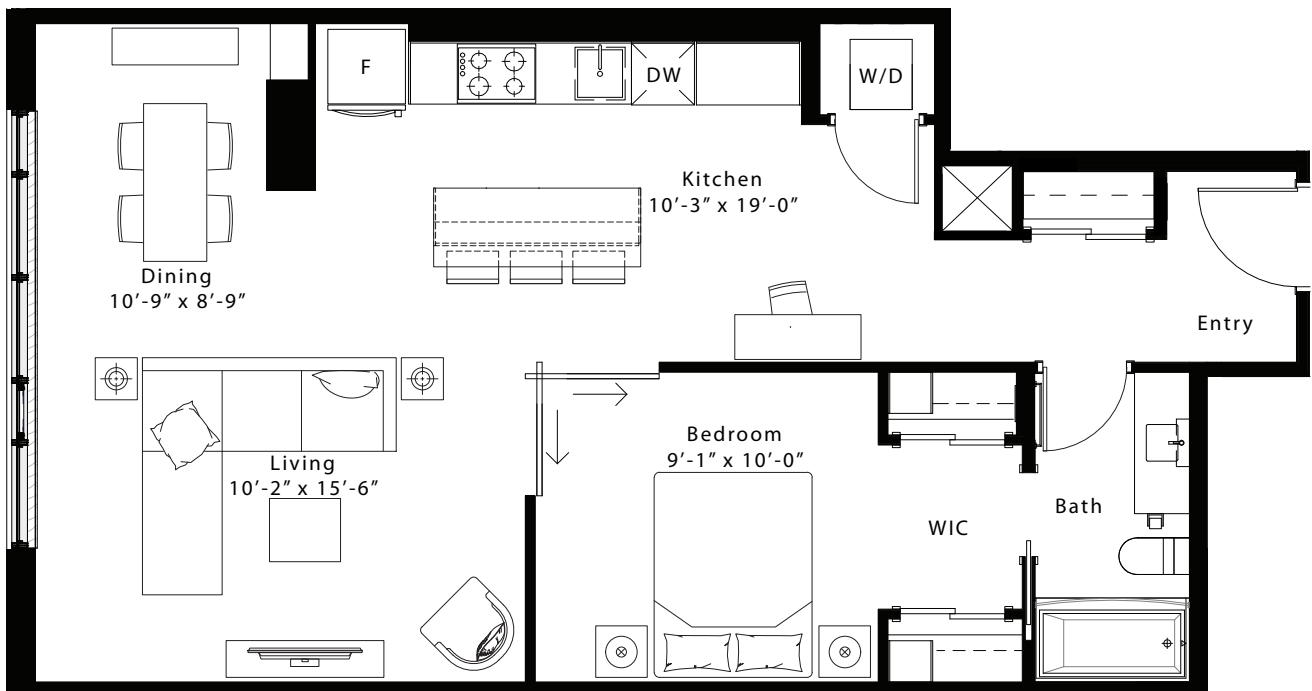

latitude

at frontier

Blossom
 1 Bed / 1 Bath
 820 Sq Ft
 Units 203, 303

livingatfrontier.com/latitude

All sizes and specifications are subject to change without notice. Furniture is not included. E. & O.E.

Floor 2

Floor 3