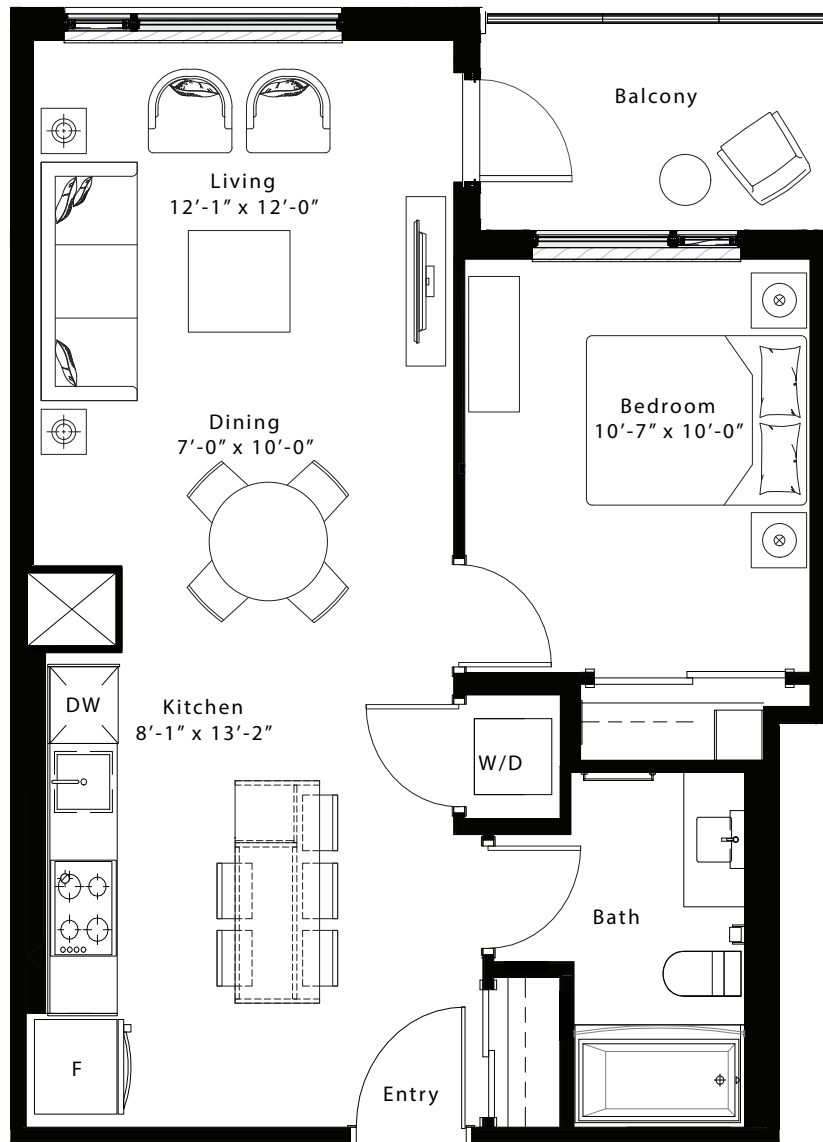

latitude

at frontier

Bradshaw

1 Bed / 1 Bath

628 Sq Ft

Units 1207-1907

livingatfrontier.com/latitude

All sizes and specifications are subject to change without notice. Furniture is not included. E. & O.E.

Floors 12-19