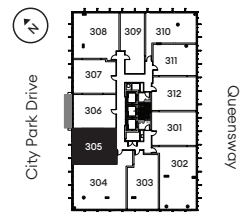

## Carlsbad

1 Bed + Den / 1.5 Bath

717 Sq Ft

Units 205, 305, 306

Floor 2

Floor 3

[livingatfrontier.com/latitude](http://livingatfrontier.com/latitude)

All sizes and specifications are subject to change without notice. Furniture is not included. E. & O.E.