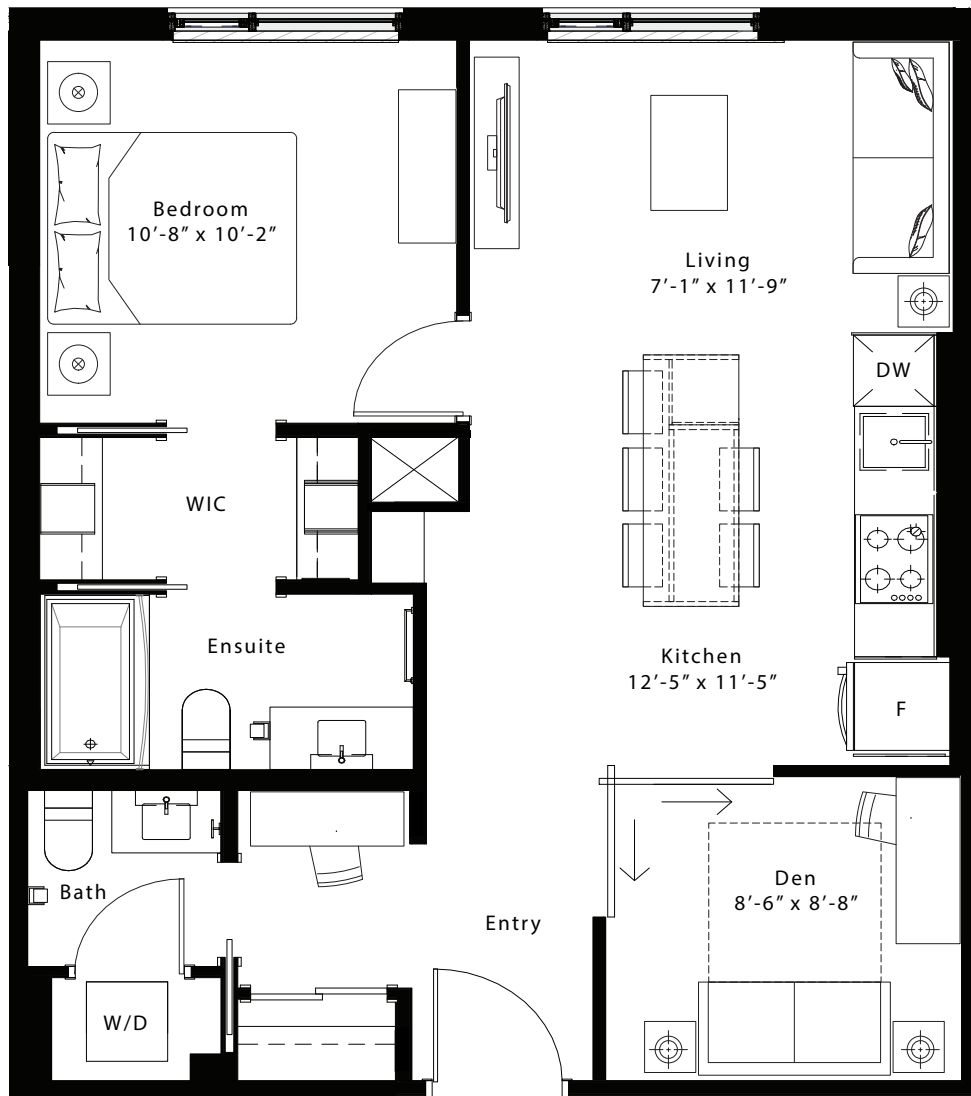

# latitude

at frontier

## Carlsbad

1 Bed + Den / 1.5 Bath

717 Sq Ft

Units 205, 305, 306

Floor 2

Floor 3

[livingatfrontier.com/latitude](http://livingatfrontier.com/latitude)

All sizes and specifications are subject to change without notice. Furniture is not included. E. & O.E.