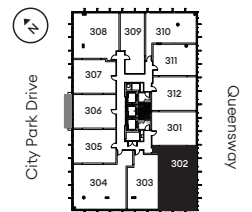

latitude

at frontier

Elizabeth
 2 Bed / 2 Bath
 1,169 Sq Ft
 Units 202, 302

livingatfrontier.com/latitude

All sizes and specifications are subject to change without notice. Furniture is not included. E. & O.E.

Floor 2

Floor 3