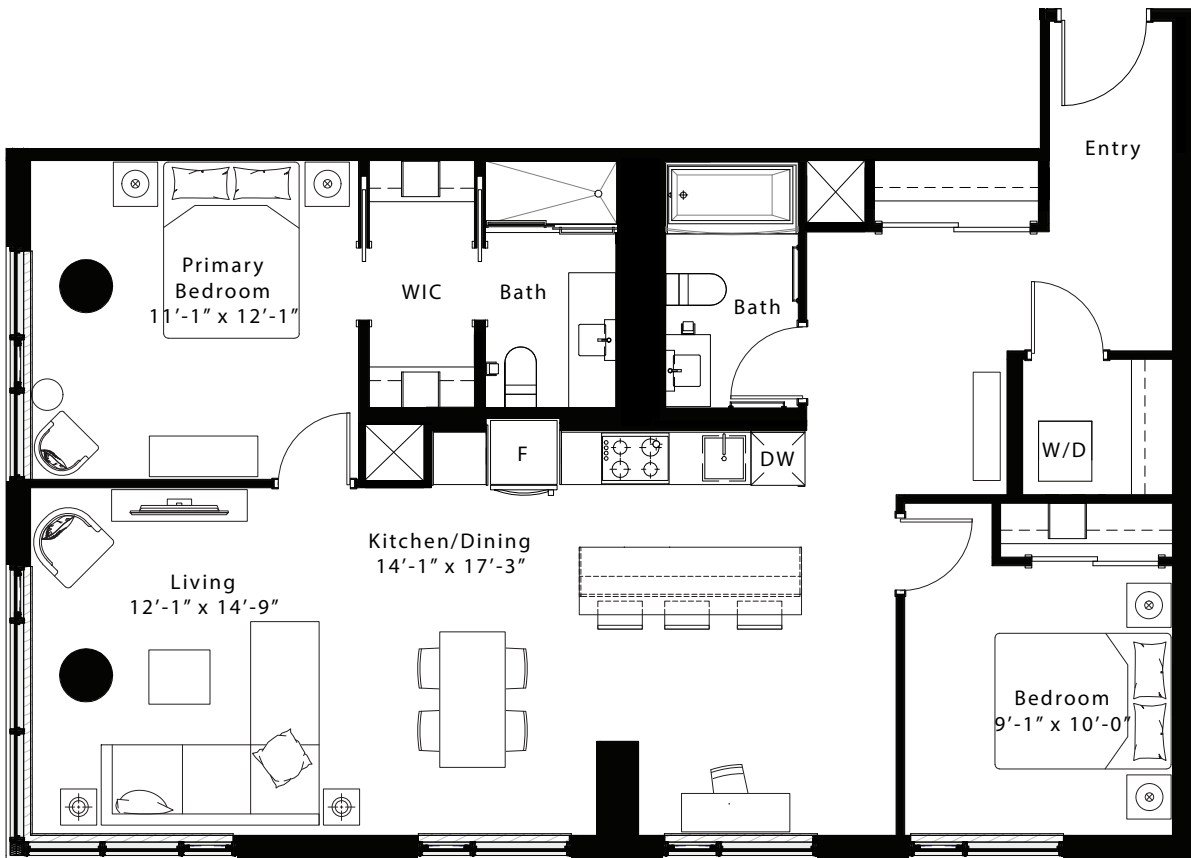

latitude

at frontier

Elizabeth
 2 Bed / 2 Bath
 1,169 Sq Ft
 Units 202, 302

livingatfrontier.com/latitude

All sizes and specifications are subject to change without notice. Furniture is not included. E. & O.E.

Floor 2

Floor 3