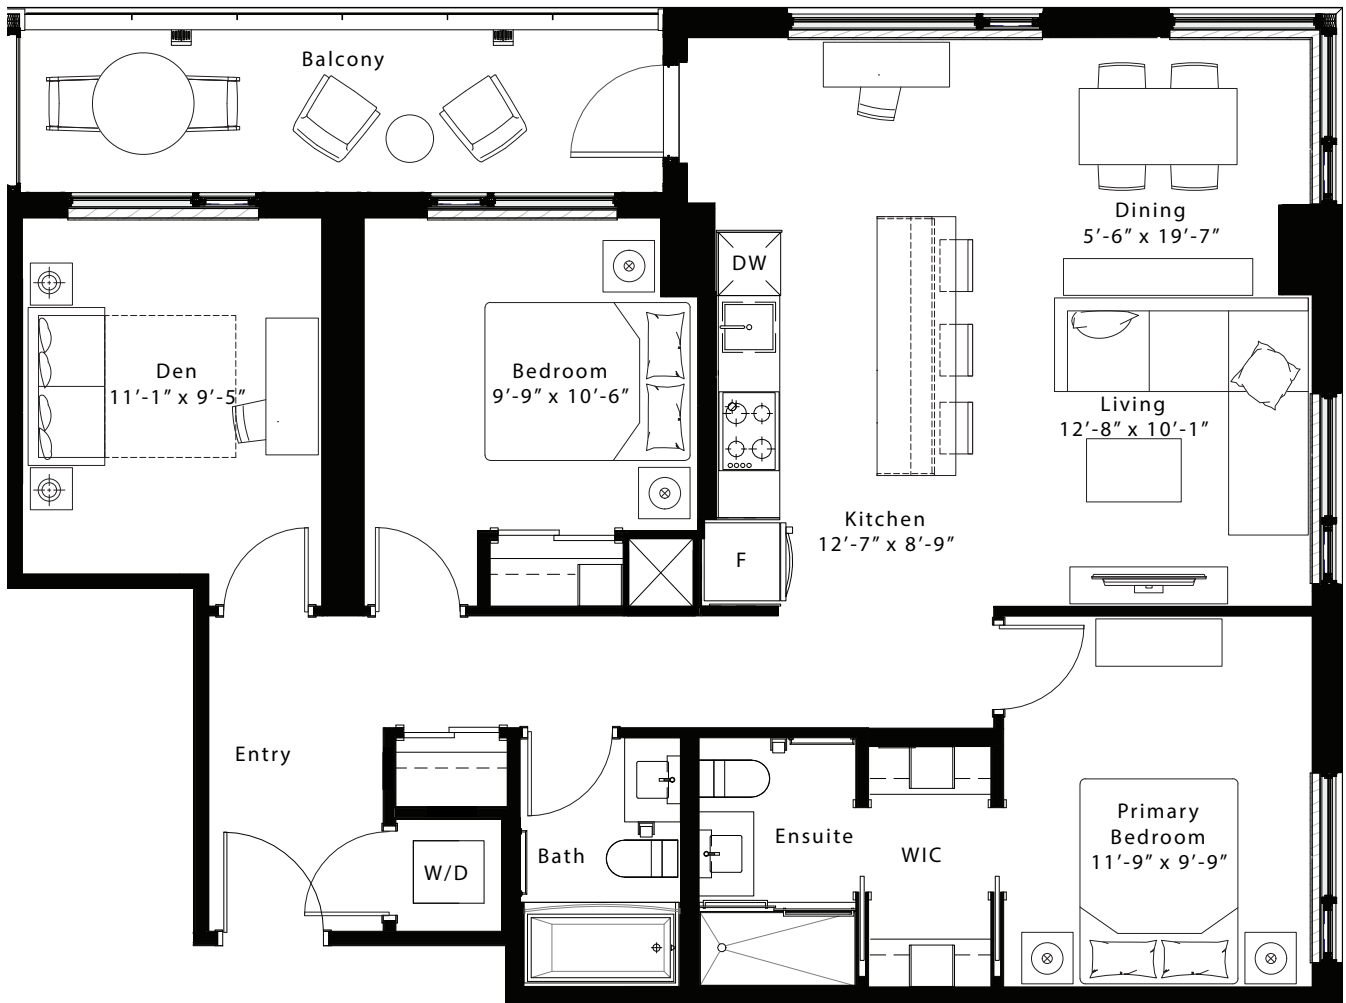

latitude

at frontier

Foxwell

2 Bed + Den / 2 Bath

1,112 Sq Ft

Units 408-1108

City Park Drive

Queensway

livingatfrontier.com/latitude

All sizes and specifications are subject to change without notice. Furniture is not included. E. & O.E.

Floors 4-11