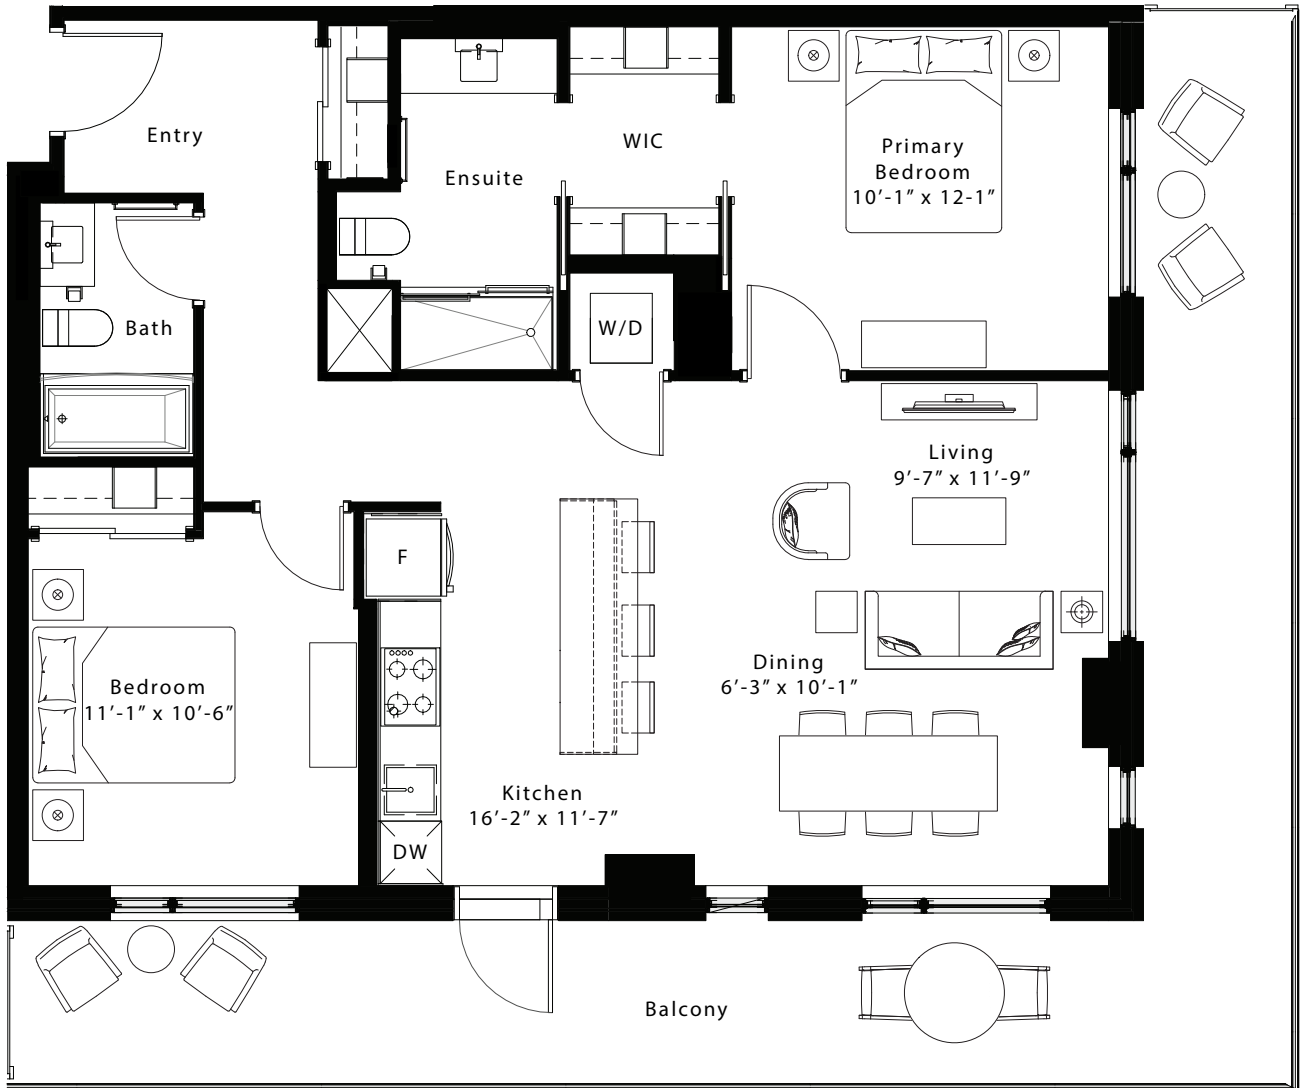

latitude

at frontier

Gables

2 Bed / 2 Bath

1,055 Sq Ft

Balcony 1,200 Sq Ft

Units 410

livingatfrontier.com/latitude

All sizes and specifications are subject to change without notice. Furniture is not included. E. & O.E.

Floor 4