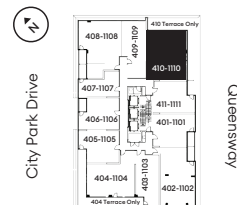

livingatfrontier.com/latitude

All sizes and specifications are subject to change without notice. Furniture is not included. E. & O.E.