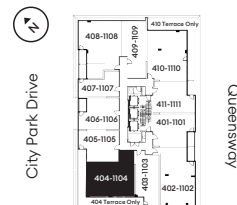

latitude

at frontier

Glen

2 Bed / 2 Bath

965 Sq Ft

Units 504-1904

livingatfrontier.com/latitude

All sizes and specifications are subject to change without notice. Furniture is not included. E. & O.E.