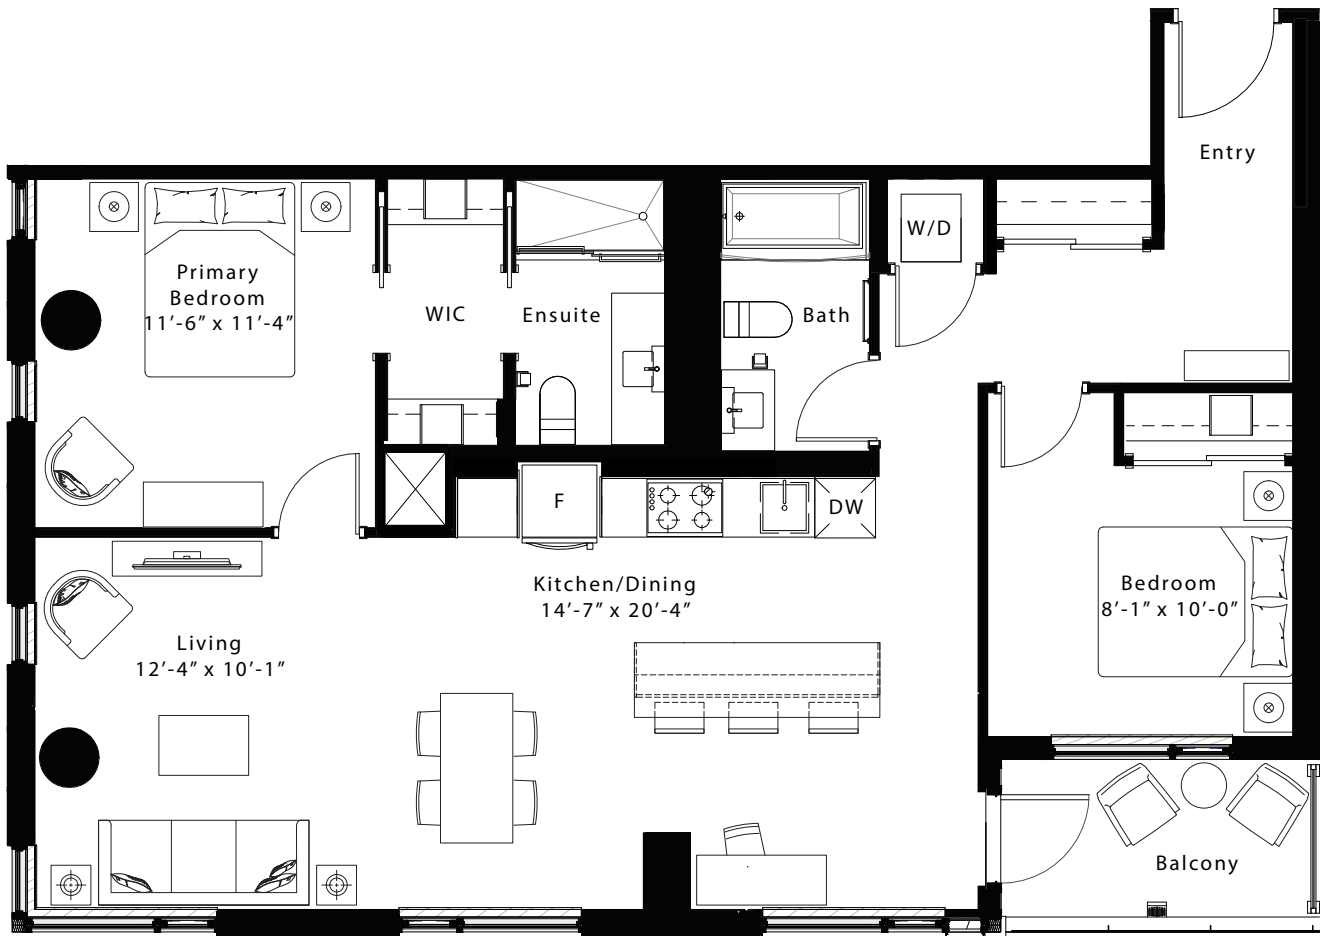

latitude

at frontier

Gloucester

2 Bed / 2 Bath

1,069 Sq Ft

Units 402-1902

livingatfrontier.com/latitude

All sizes and specifications are subject to change without notice. Furniture is not included. E. & O.E.

Floors 4-19