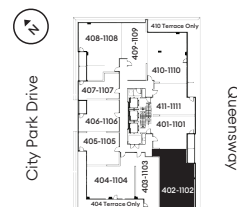

latitude

at frontier

Gloucester

2 Bed / 2 Bath

1,069 Sq Ft

Units 402-1902

livingatfrontier.com/latitude

All sizes and specifications are subject to change without notice. Furniture is not included. E. & O.E.