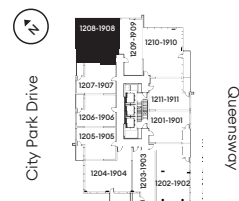

latitude

at frontier

Greenacre
 2 Bed / 2 Bath
 944 Sq Ft
 Units 1208-1908

livingatfrontier.com/latitude

All sizes and specifications are subject to change without notice. Furniture is not included. E. & O.E.