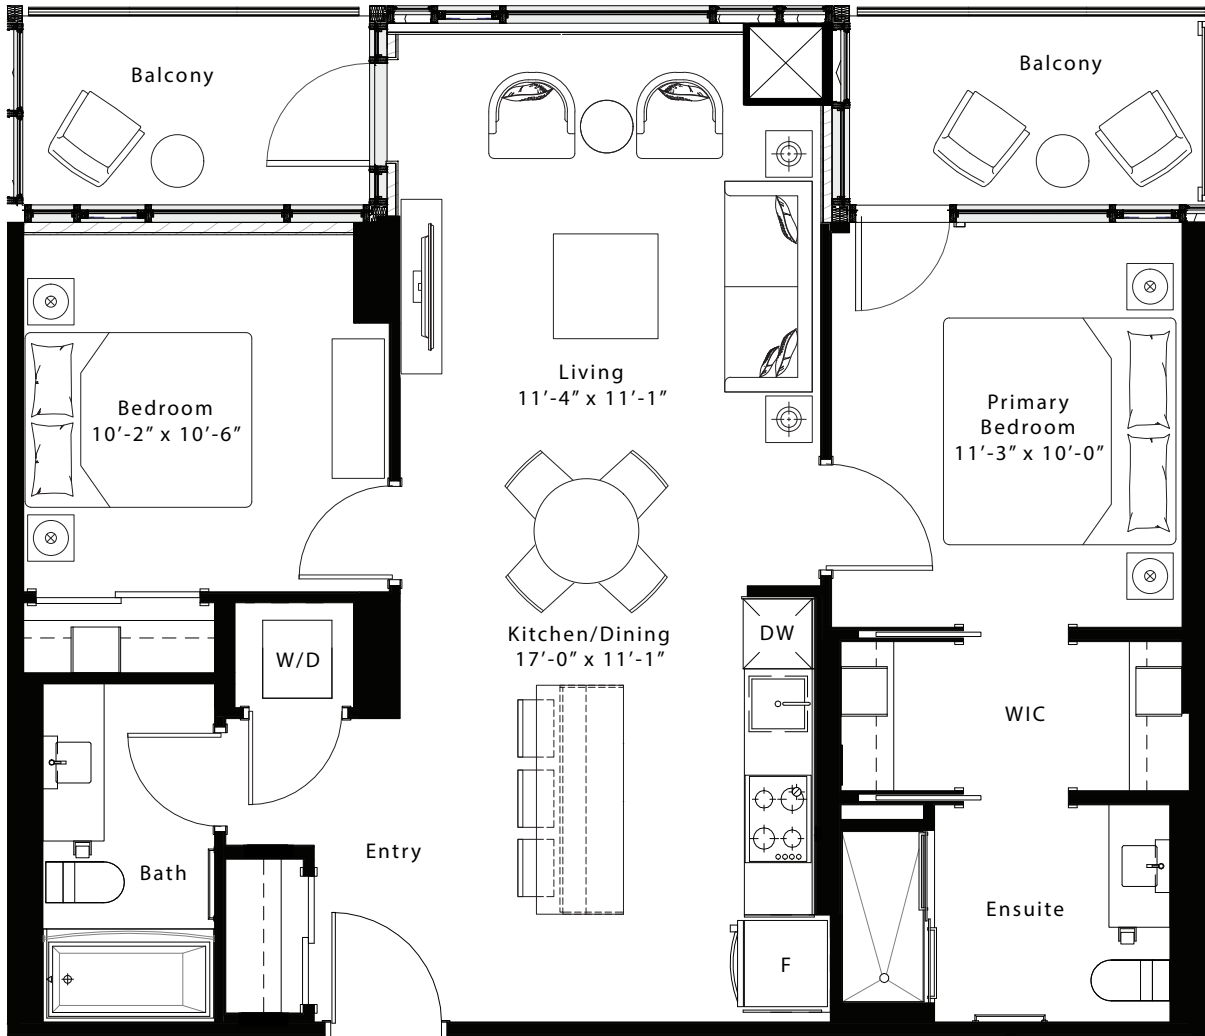

latitude

at frontier

Kinsmen

2 Bed / 2 Bath

901 Sq Ft

Unit 2005

Floor 20 (PH)

livingatfrontier.com/latitude

All sizes and specifications are subject to change without notice. Furniture is not included. E. & O.E.