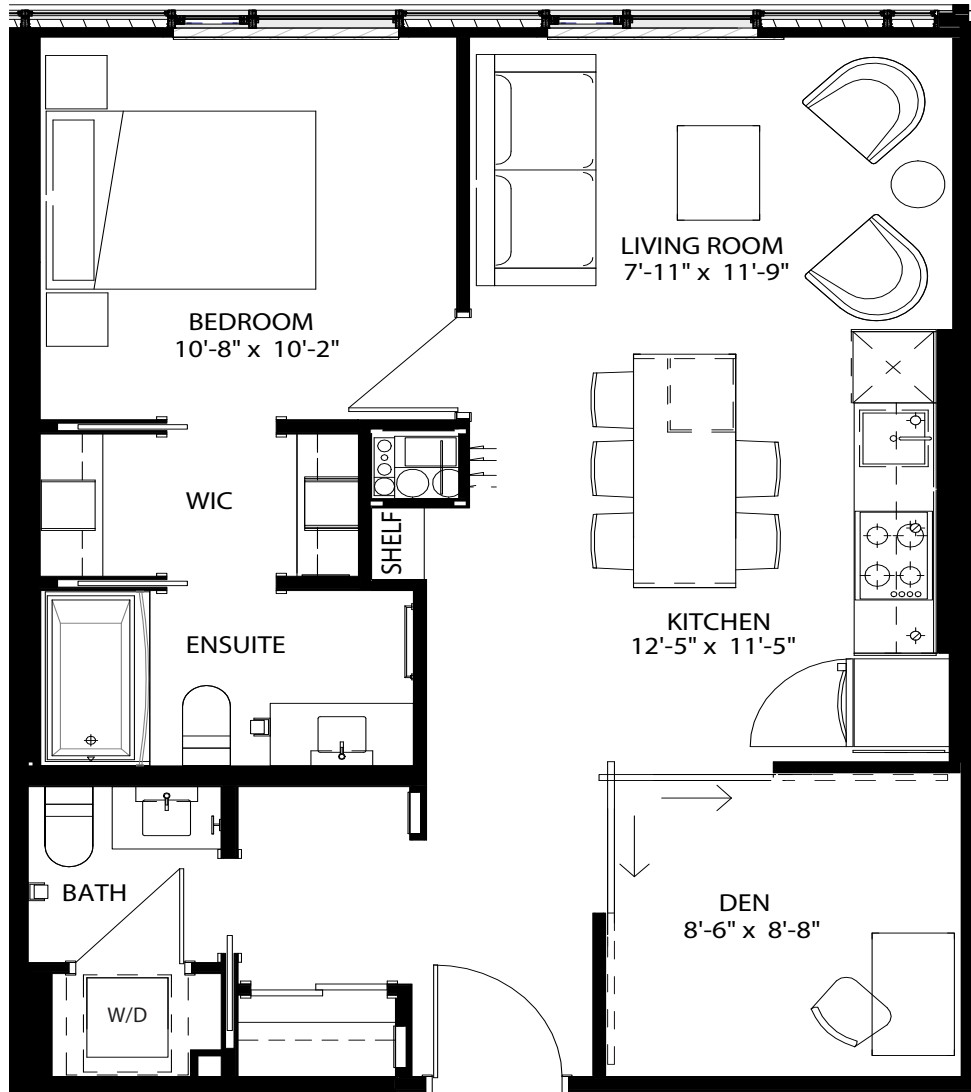

latitude

at frontier

CARSON

1 Bed + Den / 1.5 Bath

717 Sq Ft

306

Floors 3

livingatfrontier.com/latitude

All sizes and specifications are subject to change without notice. Furniture is not included. E. & O.E.