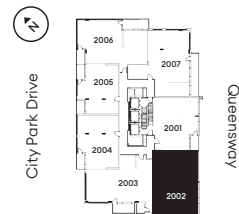

## Limebank

2 Bed + Den / 2 Bath

1,226 Sq Ft

Unit 2002

Floor 20 (PH)

[livingatfrontier.com/latitude](http://livingatfrontier.com/latitude)

All sizes and specifications are subject to change without notice. Furniture is not included. E. & O.E.