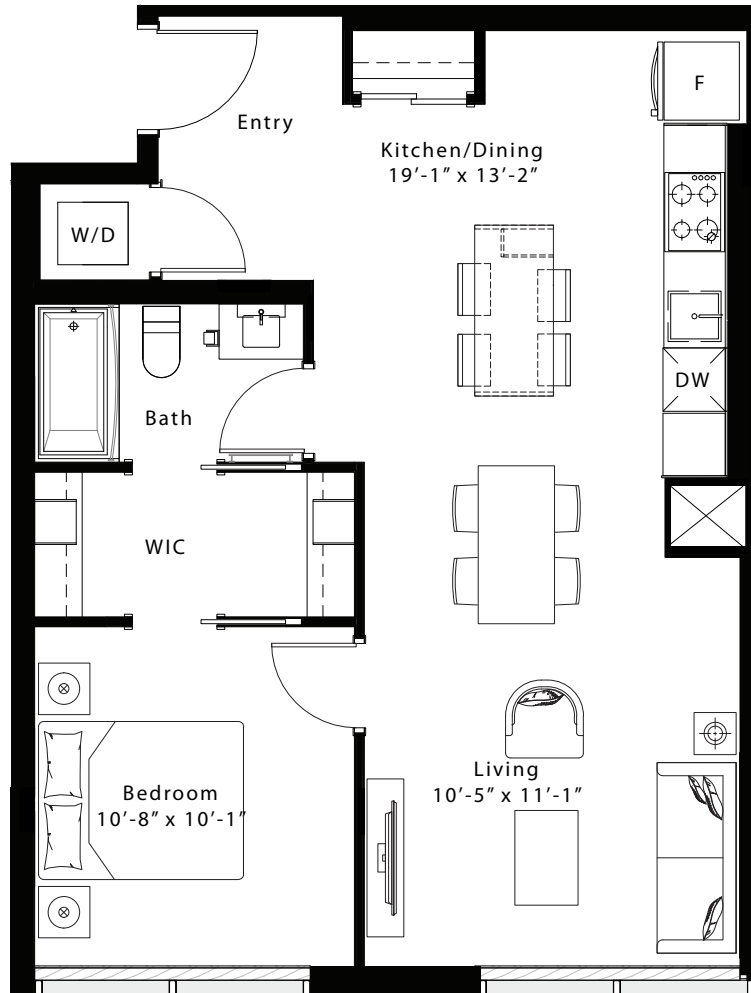

latitude

at frontier

Piper / Windsor

1 Bed / 1 Bath

710 / 713 Sq Ft

Units 101, 103

livingatfrontier.com/latitude

All sizes and specifications are subject to change without notice. Furniture is not included. E. & O.E.

Floor 1