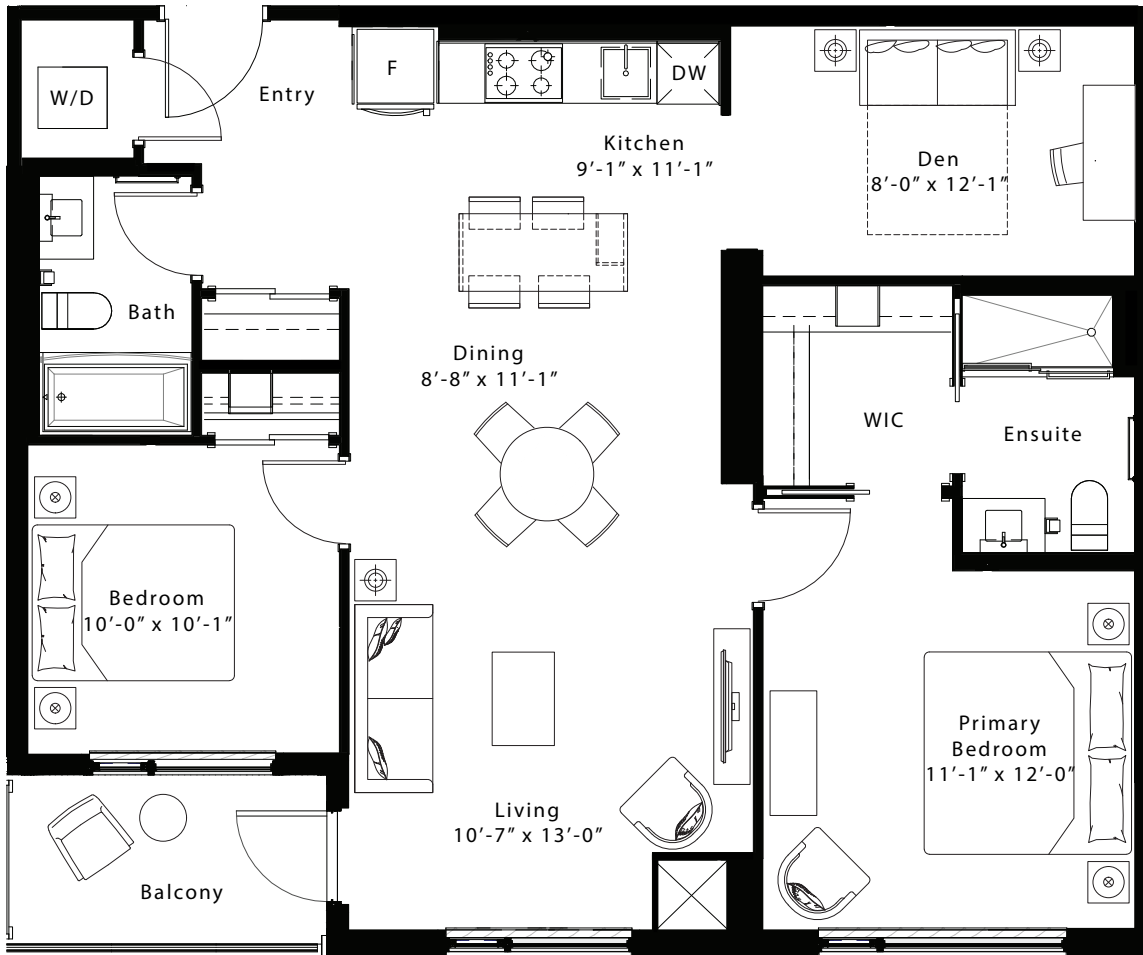

latitude

at frontier

Queensway

2 Bed + Den / 2 Bath

1,065 Sq Ft

Unit 2001

Floor 20 (PH)

livingatfrontier.com/latitude

All sizes and specifications are subject to change without notice. Furniture is not included. E. & O.E.