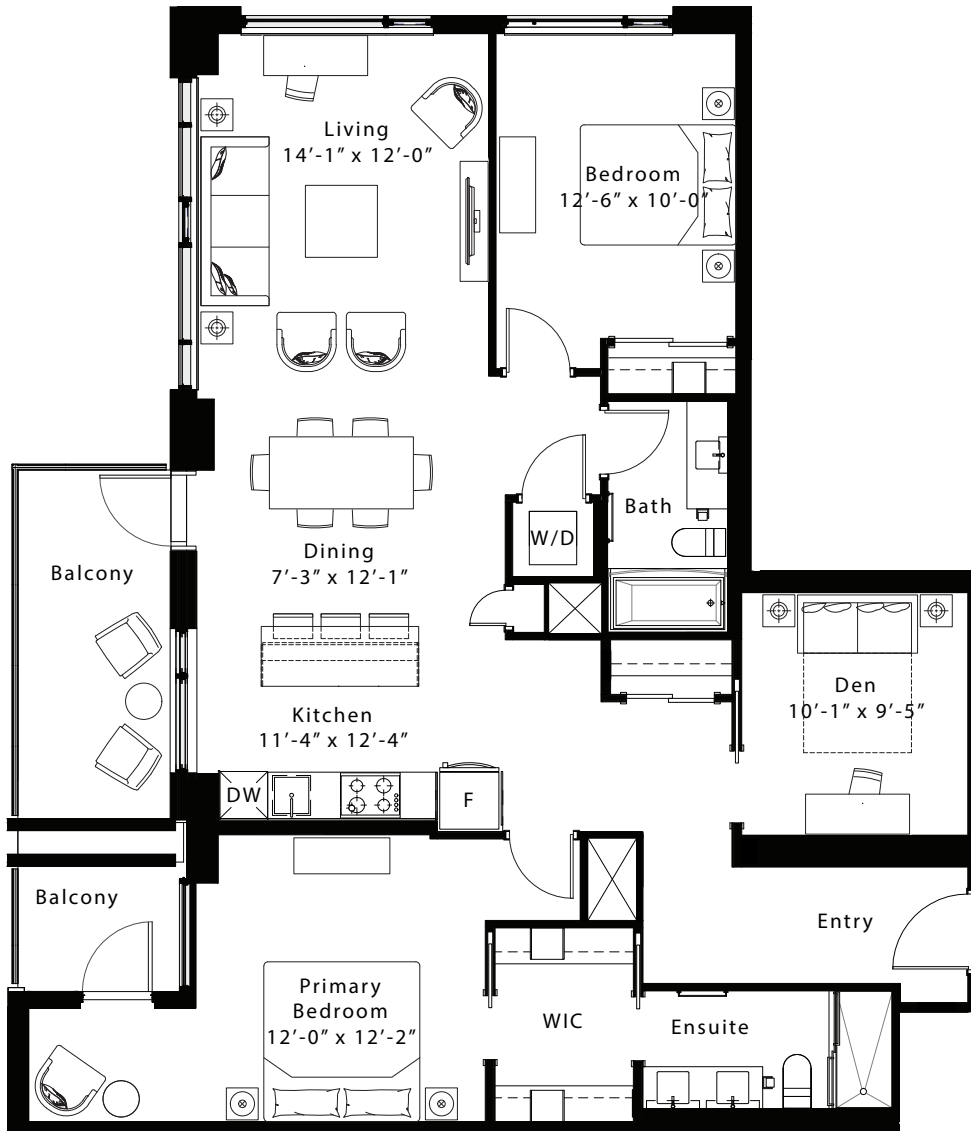

latitude

at frontier

Sunride

2 Bed + Den / 2 Bath

1,390 Sq Ft

Unit 2003

Floor 20 (PH)

livingatfrontier.com/latitude

All sizes and specifications are subject to change without notice. Furniture is not included. E. & O.E.