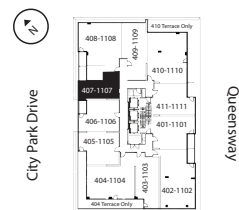

latitude

at frontier

Timbermill
 Bachelor
 459 Sq Ft
 Units 407-1107

livingatfrontier.com/latitude

All sizes and specifications are subject to change without notice. Furniture is not included. E. & O.E.

Floors 4-11