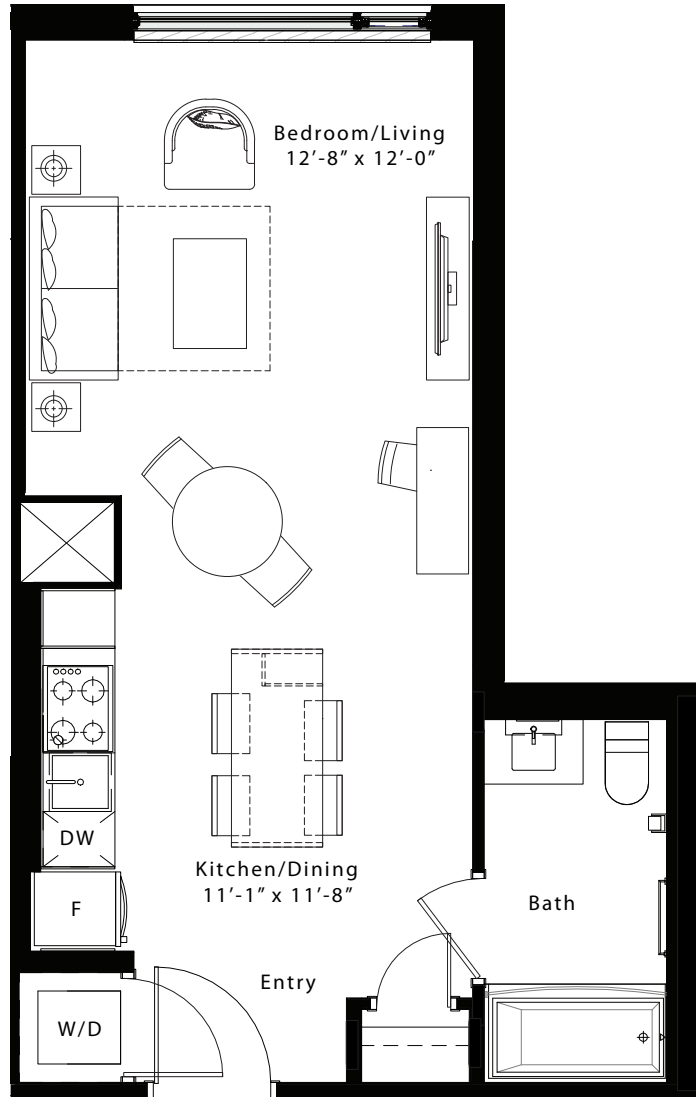

latitude

at frontier

Timbermill
 Bachelor
 459 Sq Ft
 Units 407-1107

livingatfrontier.com/latitude

All sizes and specifications are subject to change without notice. Furniture is not included. E. & O.E.

Floors 4-11