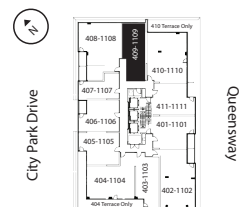

latitude

at frontier

Trillium

1 Bed / 1 Bath

670 Sq Ft

Units 409-1909

livingatfrontier.com/latitude

All sizes and specifications are subject to change without notice. Furniture is not included. E. & O.E.

Floors 4-19