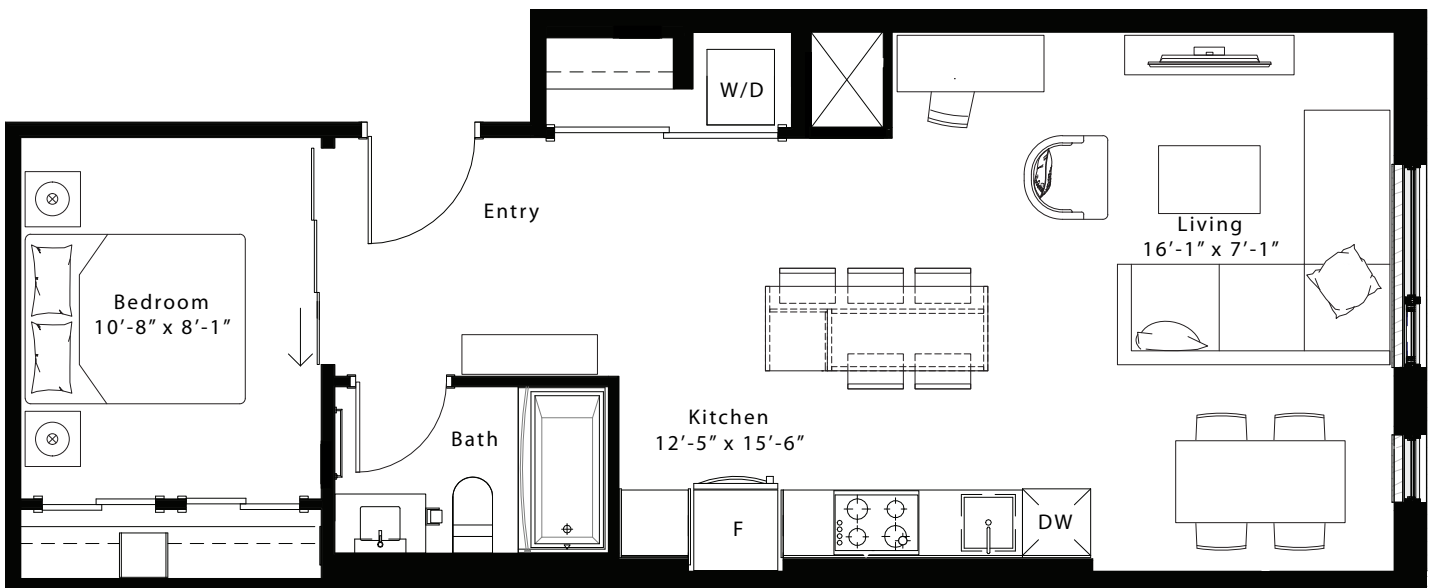

latitude

at frontier

Trillium

1 Bed / 1 Bath

670 Sq Ft

Units 409-1909

livingatfrontier.com/latitude

All sizes and specifications are subject to change without notice. Furniture is not included. E. & O.E.

Floors 4-19