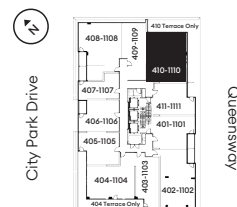

latitude

at frontier

Gables

2 Bed / 2 Bath

1,055 Sq Ft

Units 510-1910

livingatfrontier.com/latitude

All sizes and specifications are subject to change without notice. Furniture is not included. E. & O.E.

Floors 4-19