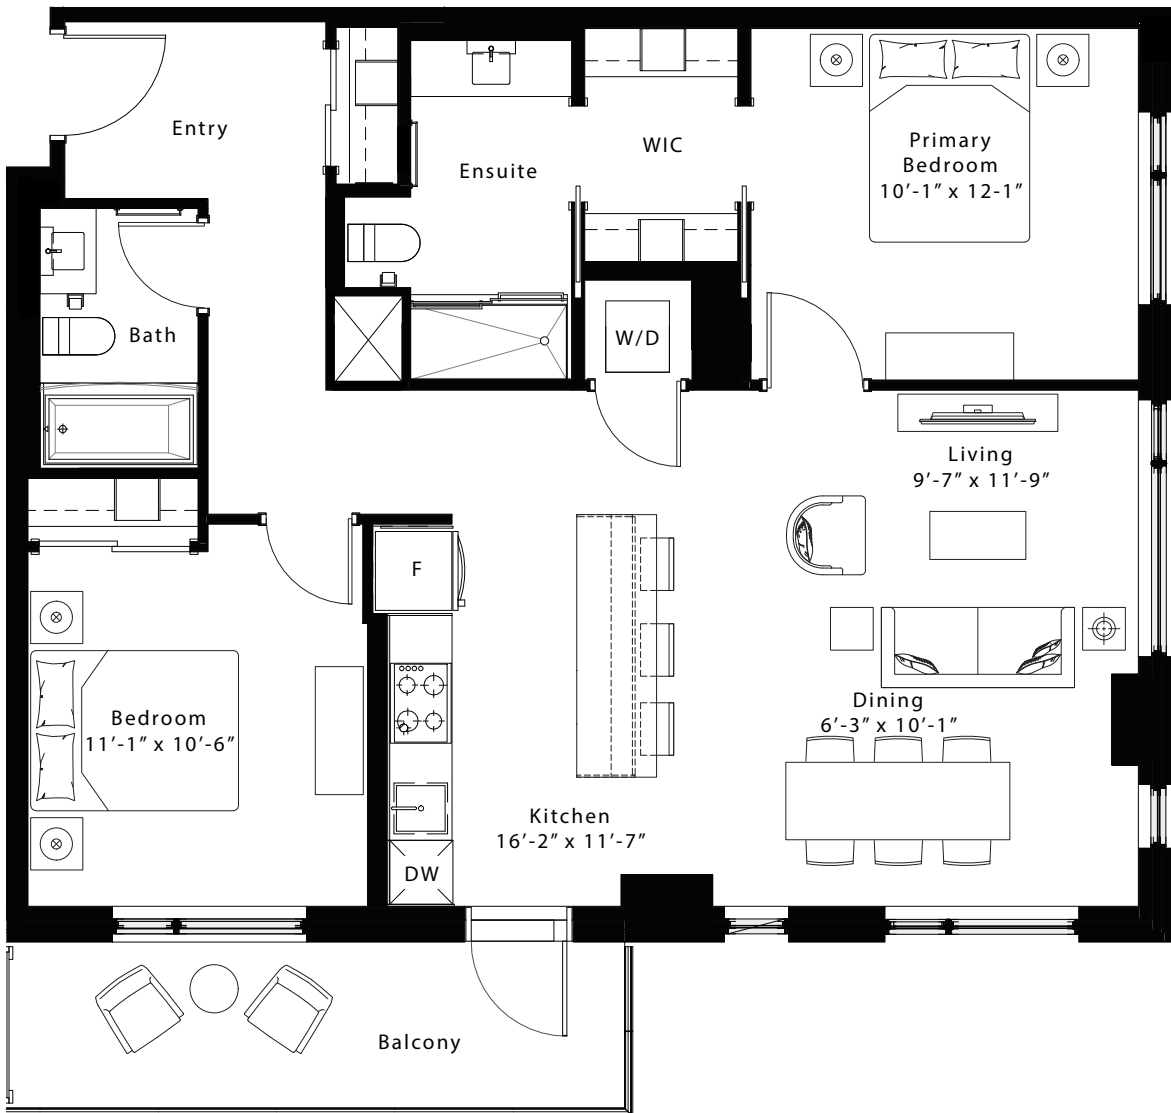

latitude

at frontier

Gables

2 Bed / 2 Bath

1,055 Sq Ft

Units 510-1910

livingatfrontier.com/latitude

All sizes and specifications are subject to change without notice. Furniture is not included. E. & O.E.

Floors 4-19