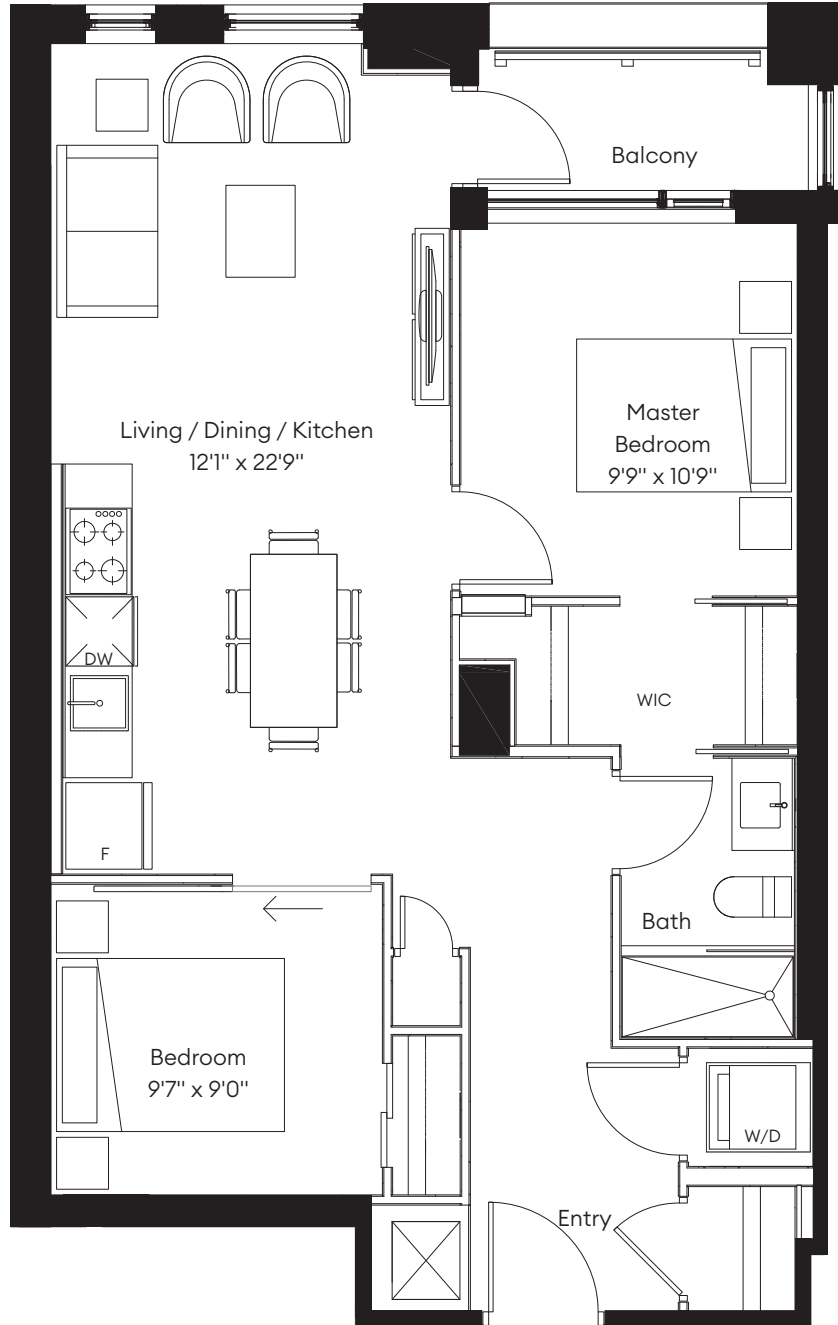

# frontier

## Blair

2 Bed / 1 Bath

784 Sq Ft + 57 Sq Ft Bal.

PH08

City Park Drive

CITYLRT

RIO CAN LIVING

livingatfrontier.com

All sizes and specifications are subject to change without notice. Furniture is not included. E. & O.E.

Floor 23 (PH)  
Queensway