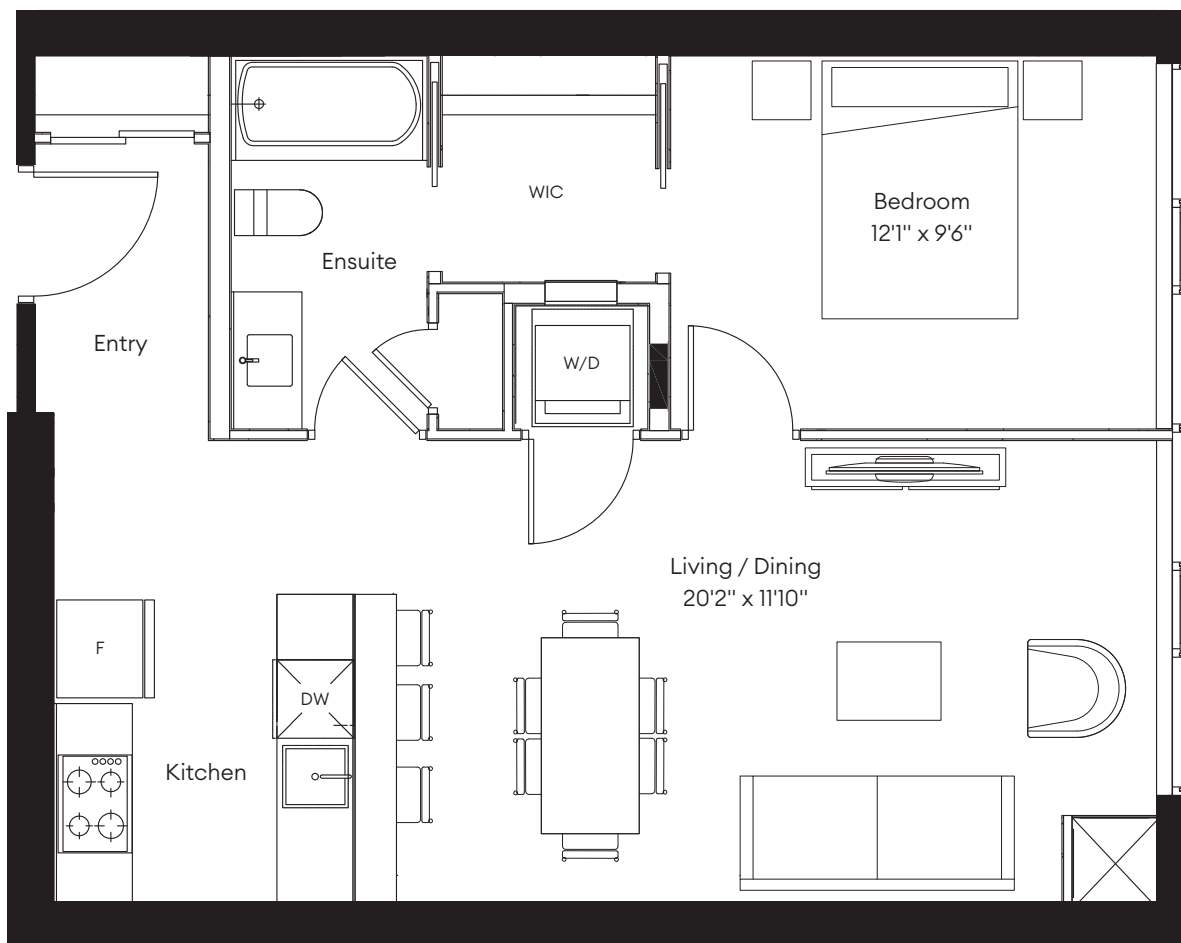

frontier

Claver

1 Bed / 1 Bath

618 Sq Ft

201, 212, 301, 312

City Park Drive

CITY/LRT

Floors 2-3

Queensway

livingatfrontier.com

All sizes and specifications are subject to change without notice. Furniture is not included. E. & O.E.