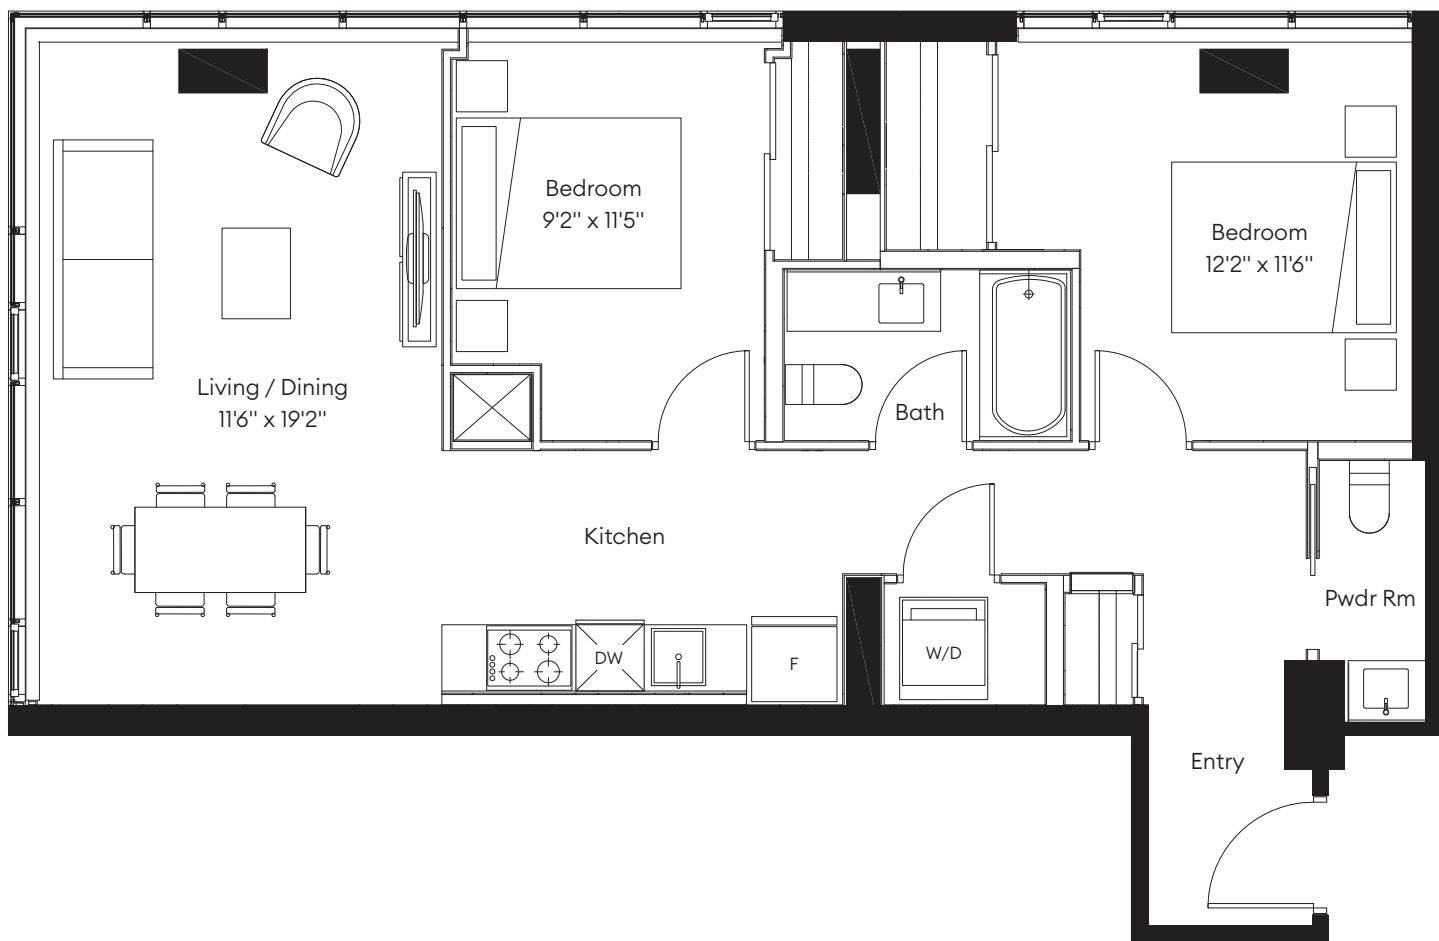

frontier

Palmerston

2 Bed / 1.5 Bath

901 Sq Ft

203, 209, 303, 309

City Park Drive

CITY/LRT

Floors 2-3

Queensway

livingatfrontier.com

All sizes and specifications are subject to change without notice. Furniture is not included. E. & O.E.