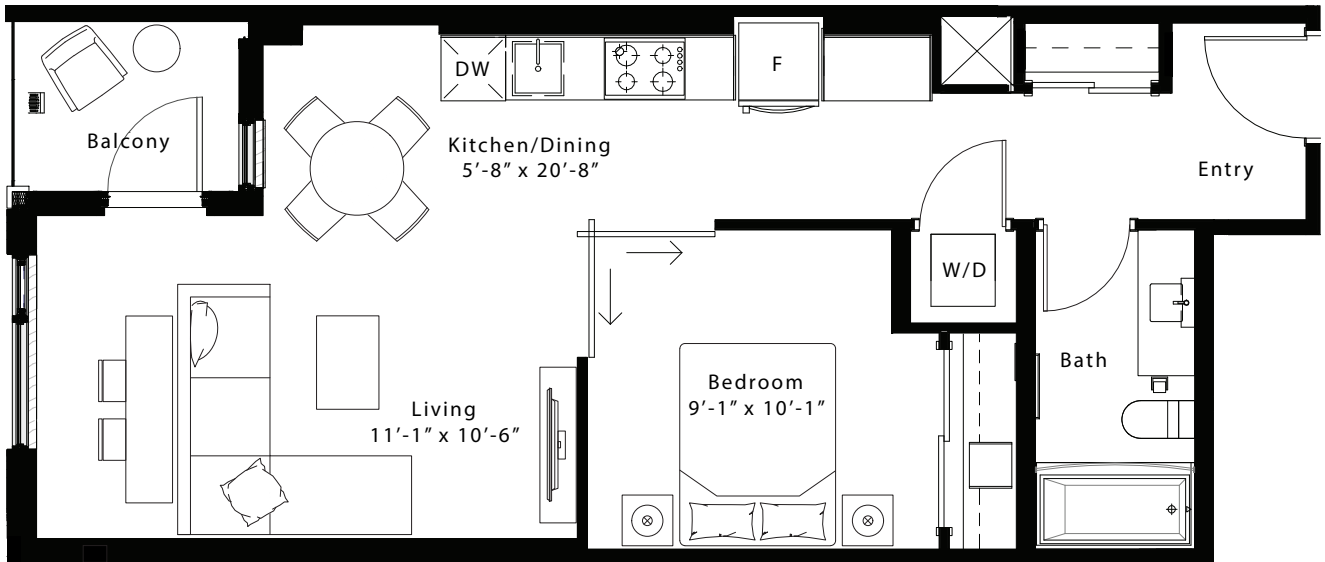

latitude

at frontier

Appleton

1 Bed / 1 Bath

637 Sq Ft

Units 403-1903

livingatfrontier.com/latitude

All sizes and specifications are subject to change without notice. Furniture is not included. E. & O.E.

City Park Drive

Queensway

Floors 4-19