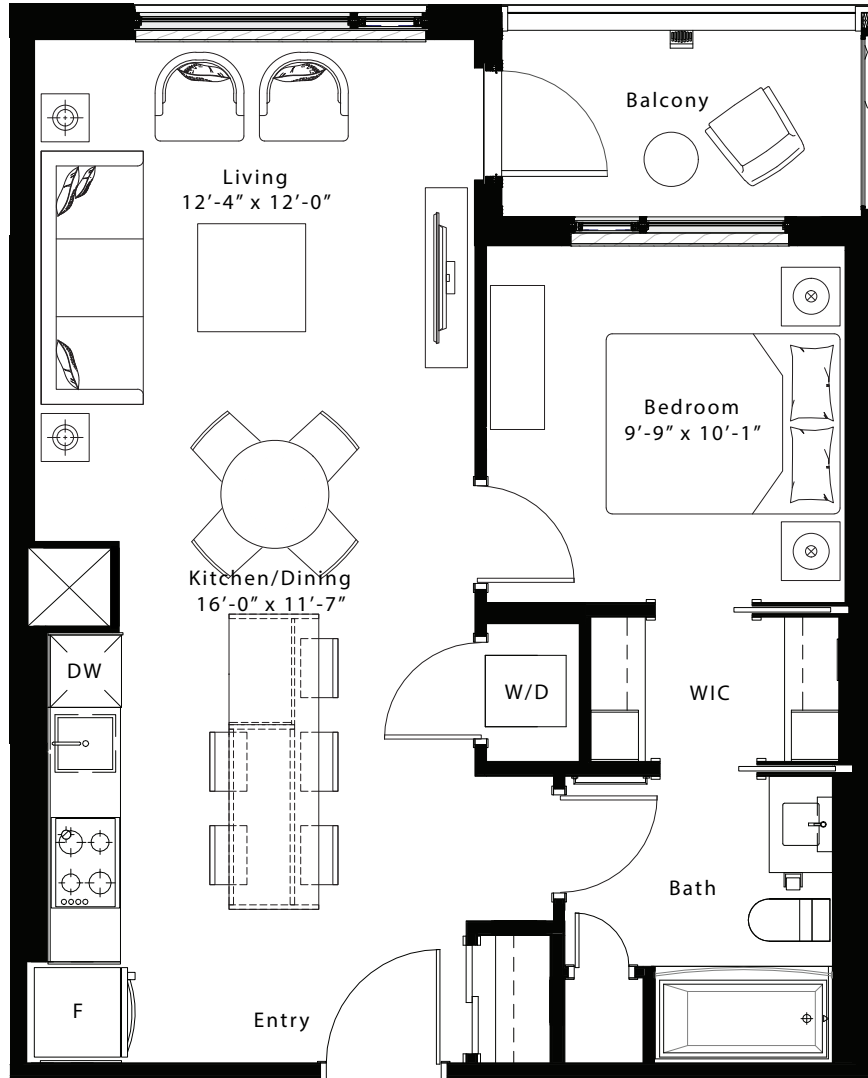

# latitude

at frontier

## Bathgate

1 Bed / 1 Bath

704 Sq Ft

Units 406-1906

[livingatfrontier.com/latitude](http://livingatfrontier.com/latitude)

All sizes and specifications are subject to change without notice. Furniture is not included. E. & O.E.