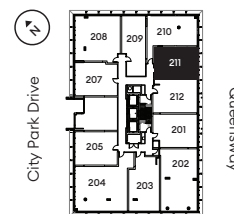

latitude

at frontier

Beacon
 1 Bed / 1 Bath
 826 Sq Ft
 Units 211, 311

livingatfrontier.com/latitude

All sizes and specifications are subject to change without notice. Furniture is not included. E. & O.E.