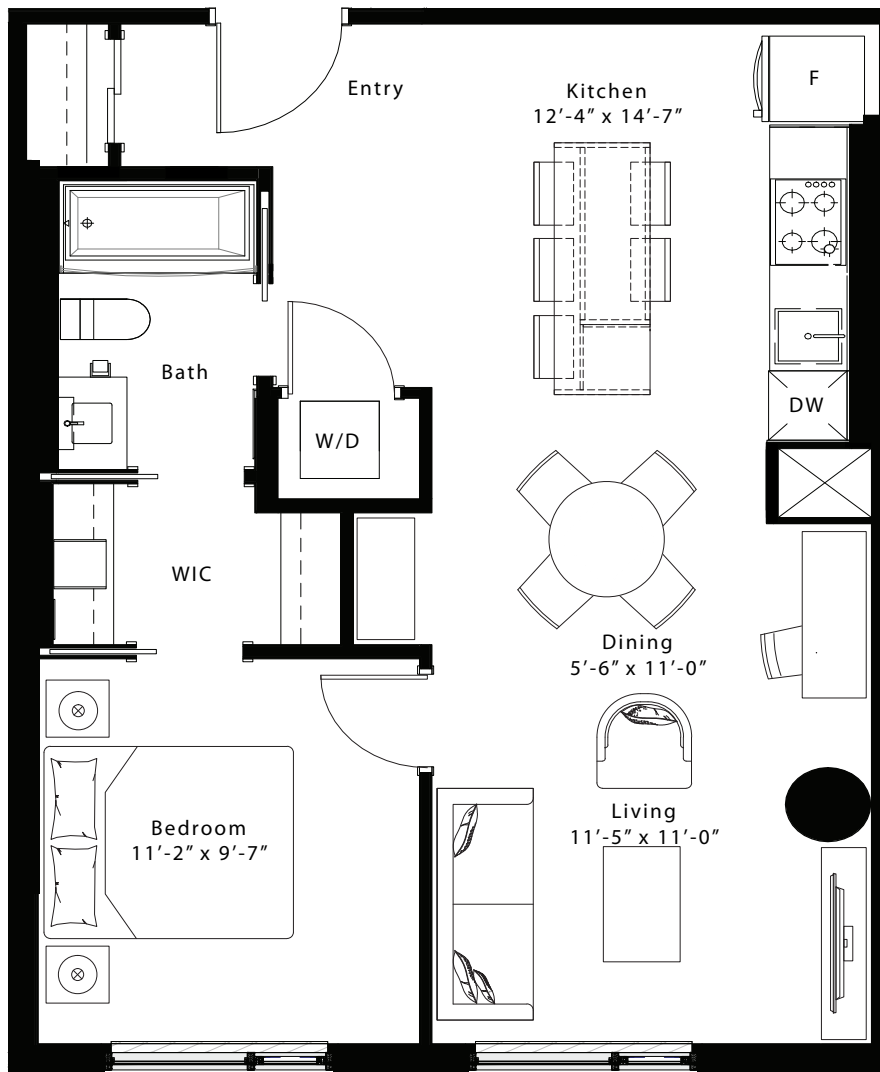

latitude

at frontier

Beacon
 1 Bed / 1 Bath
 826 Sq Ft
 Units 211, 311

livingatfrontier.com/latitude

All sizes and specifications are subject to change without notice. Furniture is not included. E. & O.E.

Floor 2

Floor 3