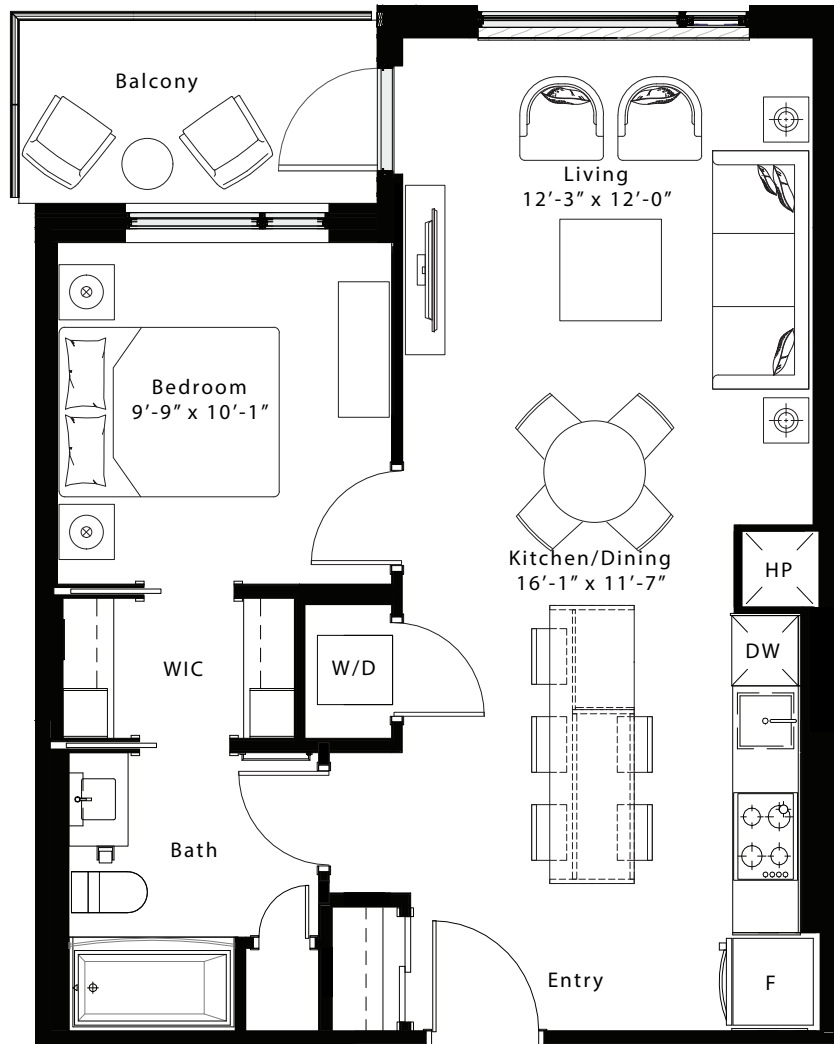

latitude

at frontier

Biley

1 Bed / 1 Bath

646 Sq Ft

Units 405-1905

livingatfrontier.com/latitude

All sizes and specifications are subject to change without notice. Furniture is not included. E. & O.E.

City Park Drive

Queensway

Floors 4-19