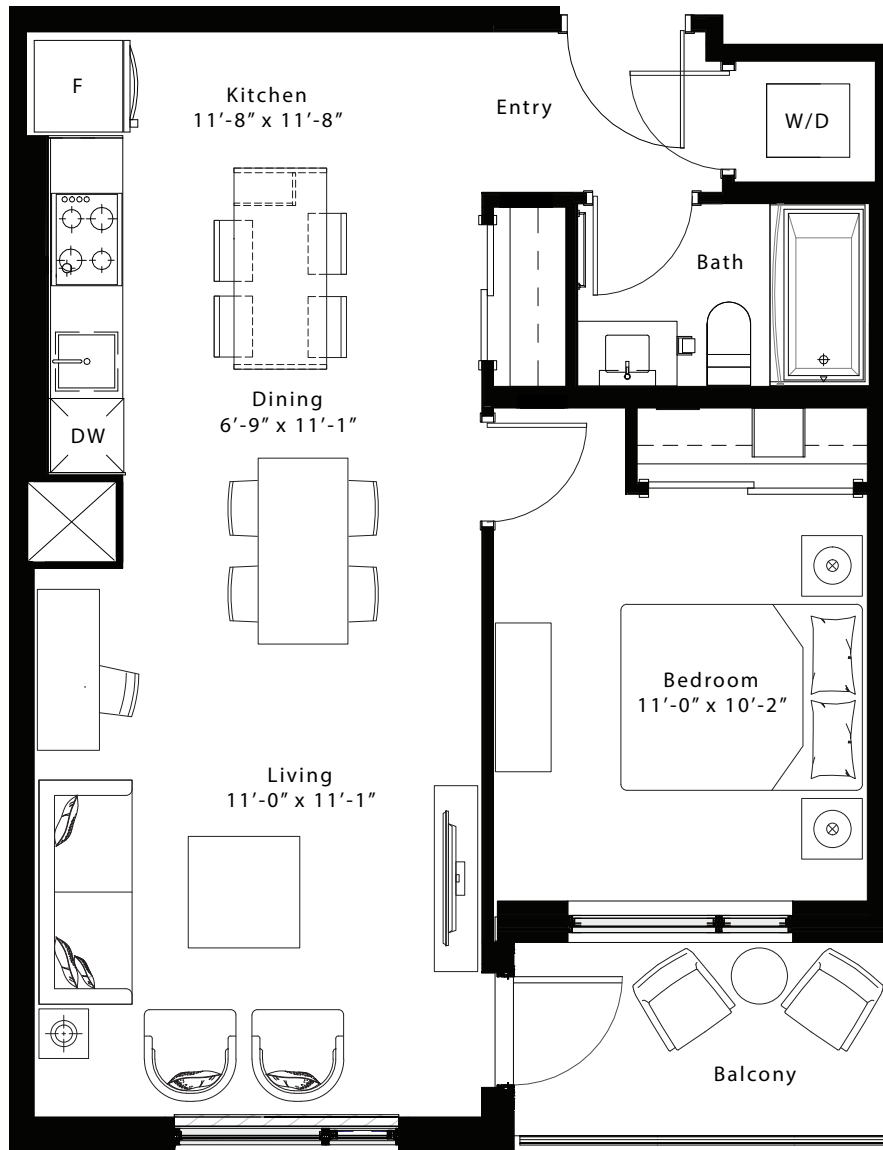

# latitude

at frontier

## Birchmount

1 Bed / 1 Bath

663 Sq Ft

Units 411-1911

[livingatfrontier.com/latitude](http://livingatfrontier.com/latitude)

All sizes and specifications are subject to change without notice. Furniture is not included. E. & O.E.