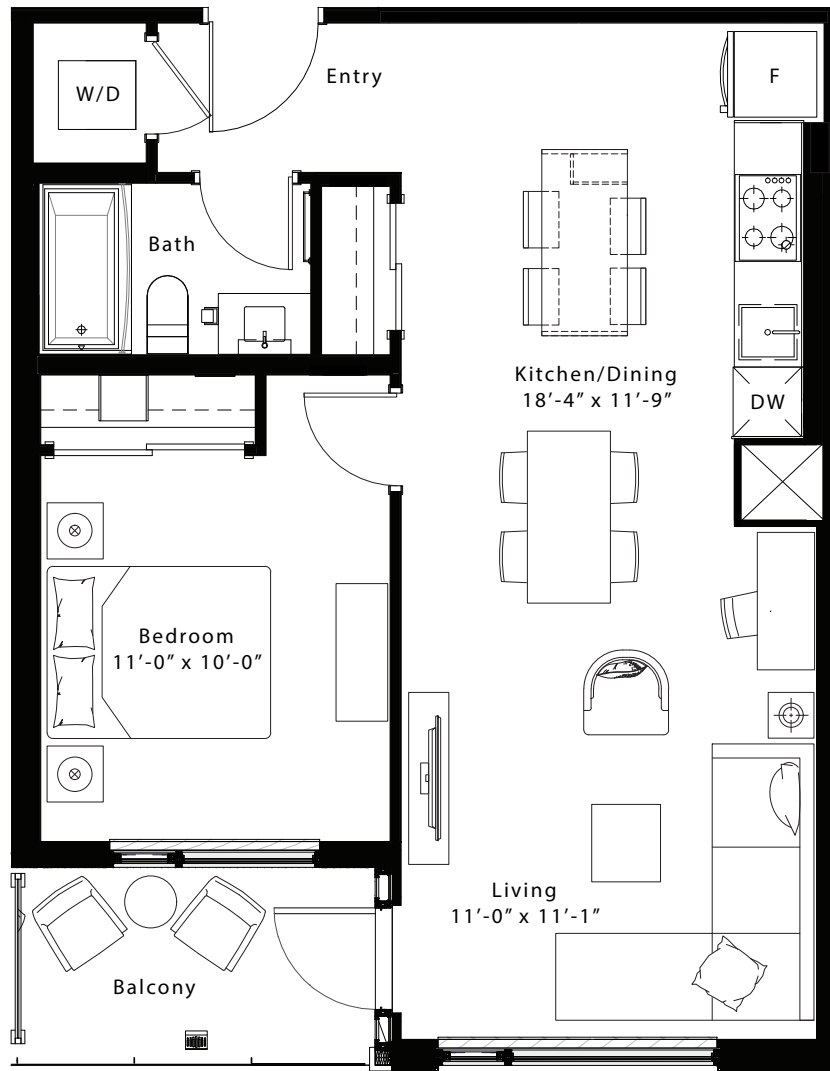

latitude

at frontier

Birchmount

1 Bed / 1 Bath

664 Sq Ft

Units 401-1901

livingatfrontier.com/latitude

All sizes and specifications are subject to change without notice. Furniture is not included. E. & O.E.

City Park Drive

Queensway

Floors 4-19