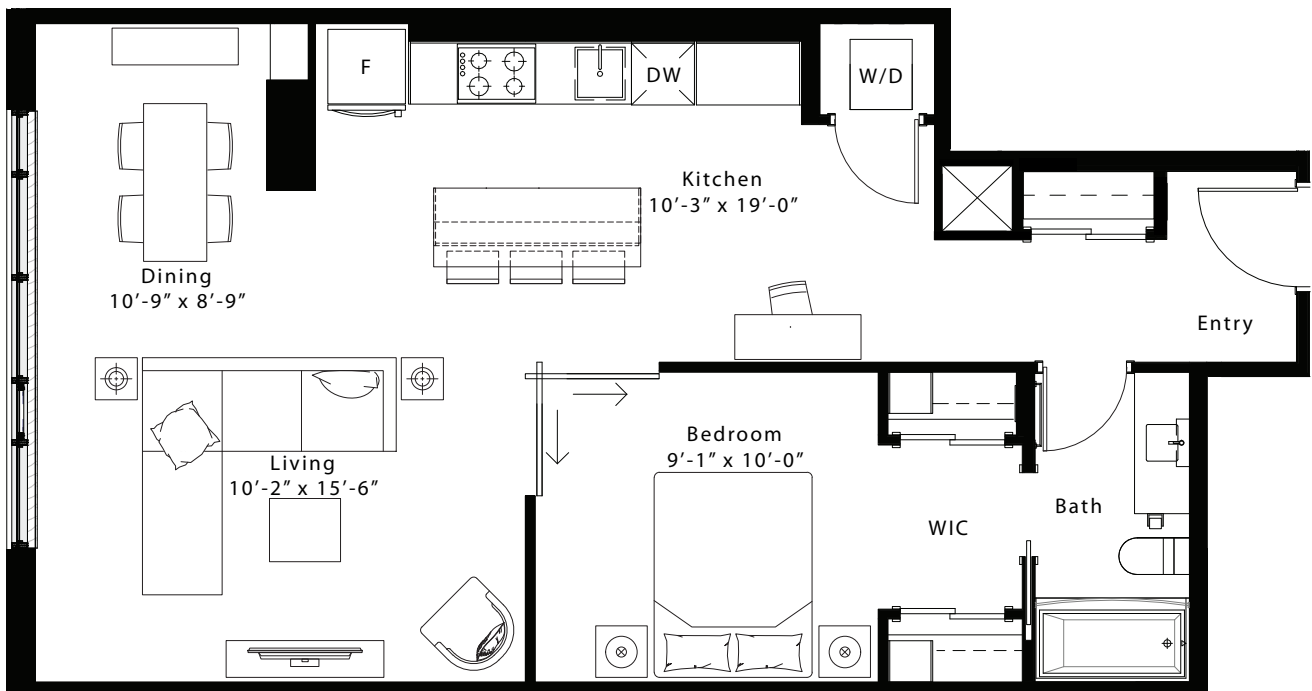

latitude

at frontier

Blossom
 1 Bed / 1 Bath
 820 Sq Ft
 Units 203, 303

livingatfrontier.com/latitude

All sizes and specifications are subject to change without notice. Furniture is not included. E. & O.E.

Floor 2

Floor 3