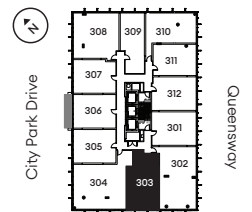

latitude

at frontier

Blossom
 1 Bed / 1 Bath
 820 Sq Ft
 Units 203, 303

livingatfrontier.com/latitude

All sizes and specifications are subject to change without notice. Furniture is not included. E. & O.E.

Floor 2

Floor 3