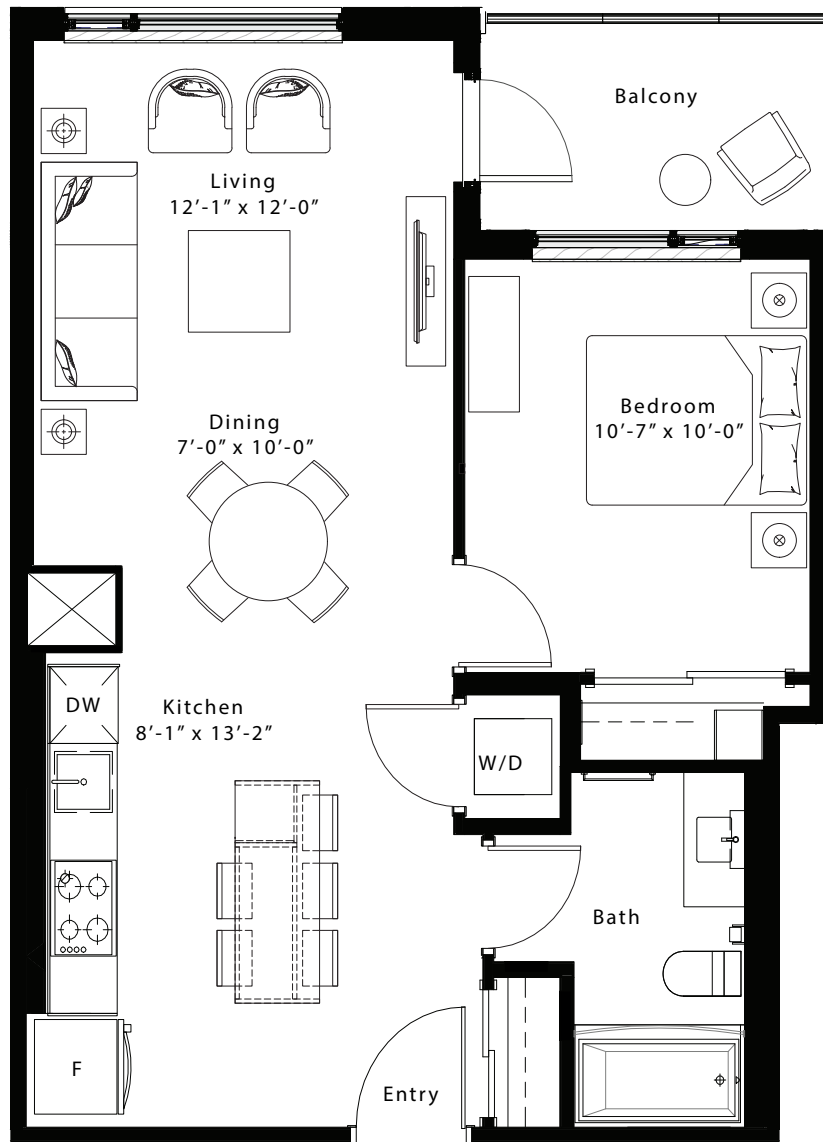

latitude

at frontier

Bradshaw

1 Bed / 1 Bath

628 Sq Ft

Units 1207-1907

livingatfrontier.com/latitude

All sizes and specifications are subject to change without notice. Furniture is not included. E. & O.E.

City Park Drive

Queensway

Floors 12-19