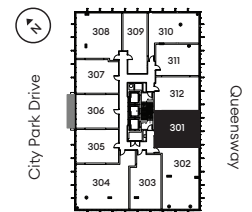

## Cardinal

1 Bed + Den / 1 Bath

737 Sq Ft

Units 201, 301

Floor 2

Floor 3

[livingatfrontier.com/latitude](http://livingatfrontier.com/latitude)

All sizes and specifications are subject to change without notice. Furniture is not included. E. & O.E.