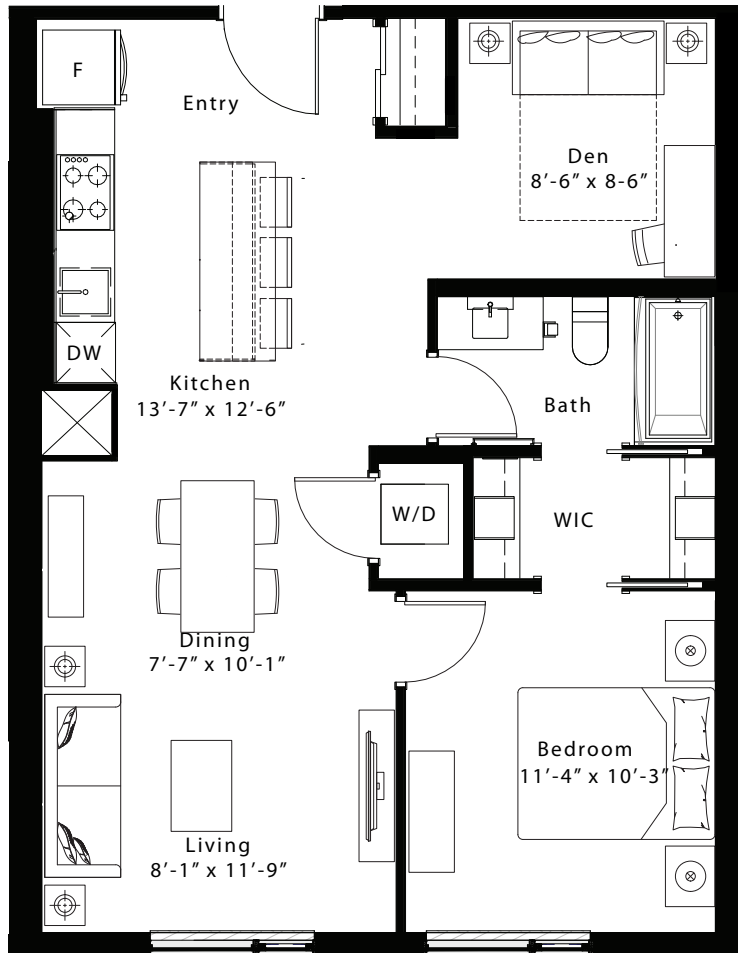

# latitude

at frontier

## Cardinal

1 Bed + Den / 1 Bath

737 Sq Ft

Units 201, 301

Floor 2

Floor 3

[livingatfrontier.com/latitude](http://livingatfrontier.com/latitude)

All sizes and specifications are subject to change without notice. Furniture is not included. E. & O.E.