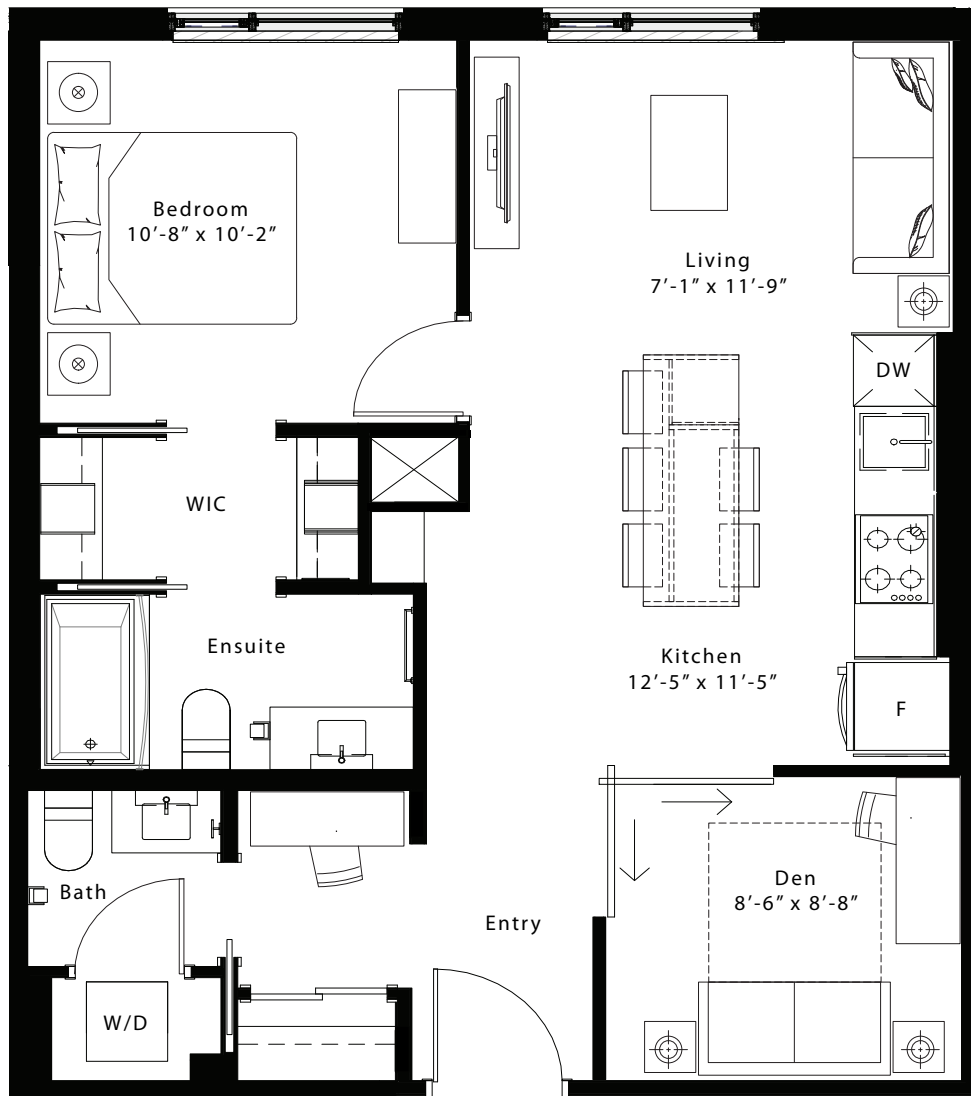

latitude

at frontier

Carlsbad

1 Bed + Den / 1.5 Bath

717 Sq Ft

Units 205, 305, 306

Floor 2

Floor 3

livingatfrontier.com/latitude

All sizes and specifications are subject to change without notice. Furniture is not included. E. & O.E.