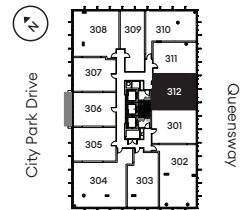

latitude

at frontier

Chapel

1 Bed + Den/1 Bath

734 Sq Ft

Units 212, 312

Floor 2

Floor 3