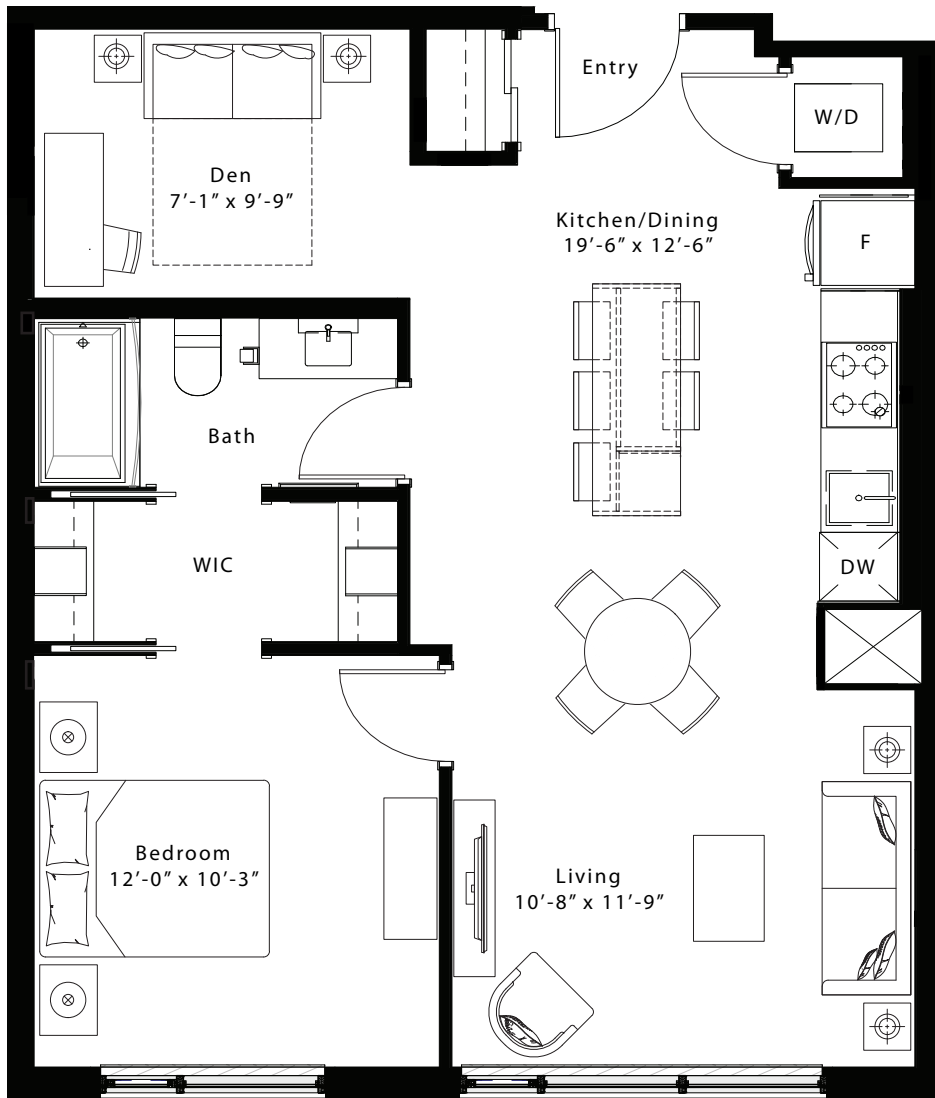

latitude

at frontier

Chapel

1 Bed + Den/1 Bath

734 Sq Ft

Units 212, 312

Floor 2

Floor 3

livingatfrontier.com/latitude

All sizes and specifications are subject to change without notice. Furniture is not included. E. & O.E.