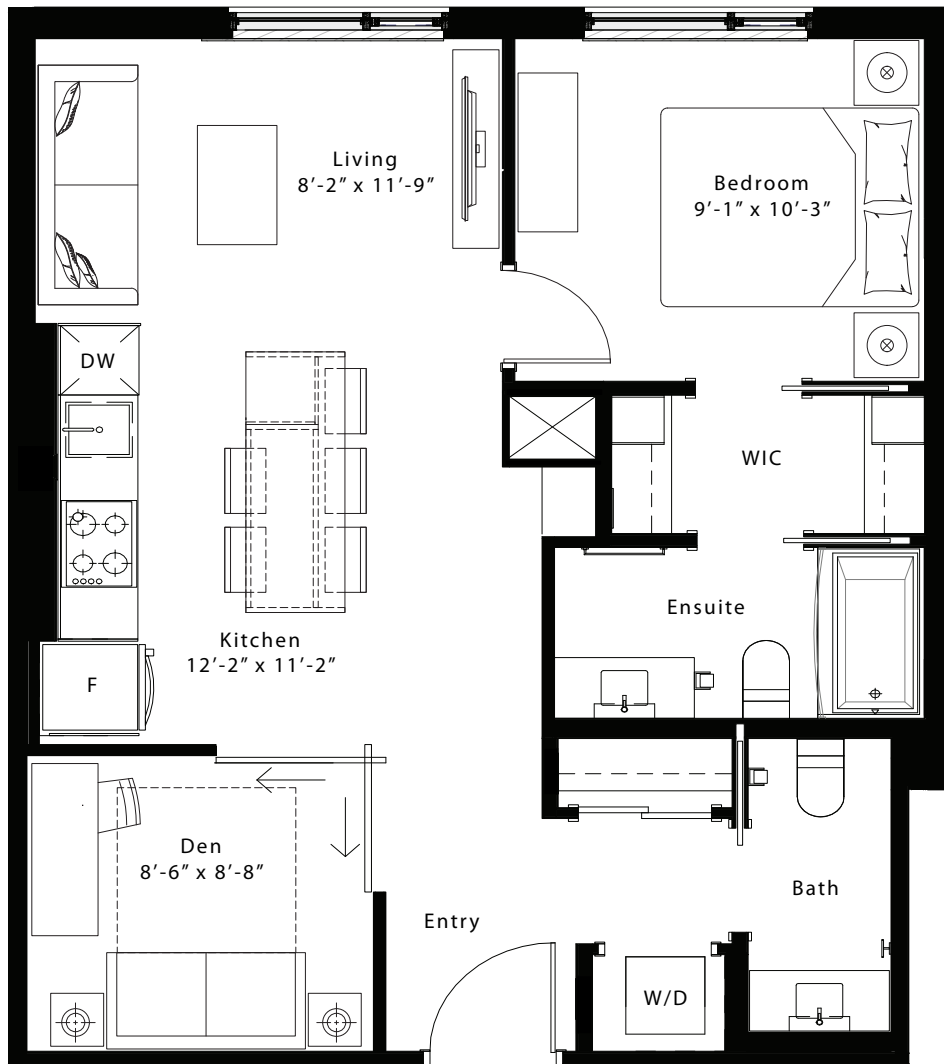

latitude

at frontier

Chateau

1 Bed + Den / 1.5 Bath

708 Sq Ft

Units 207, 307

Floor 2

Floor 3

livingatfrontier.com/latitude

All sizes and specifications are subject to change without notice. Furniture is not included. E. & O.E.