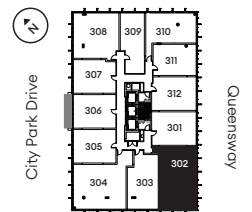

# latitude

at frontier

**Elizabeth**  
 2 Bed / 2 Bath  
 1,169 Sq Ft  
 Units 202, 302

[livingatfrontier.com/latitude](http://livingatfrontier.com/latitude)

All sizes and specifications are subject to change without notice. Furniture is not included. E. & O.E.

Floor 2

Floor 3