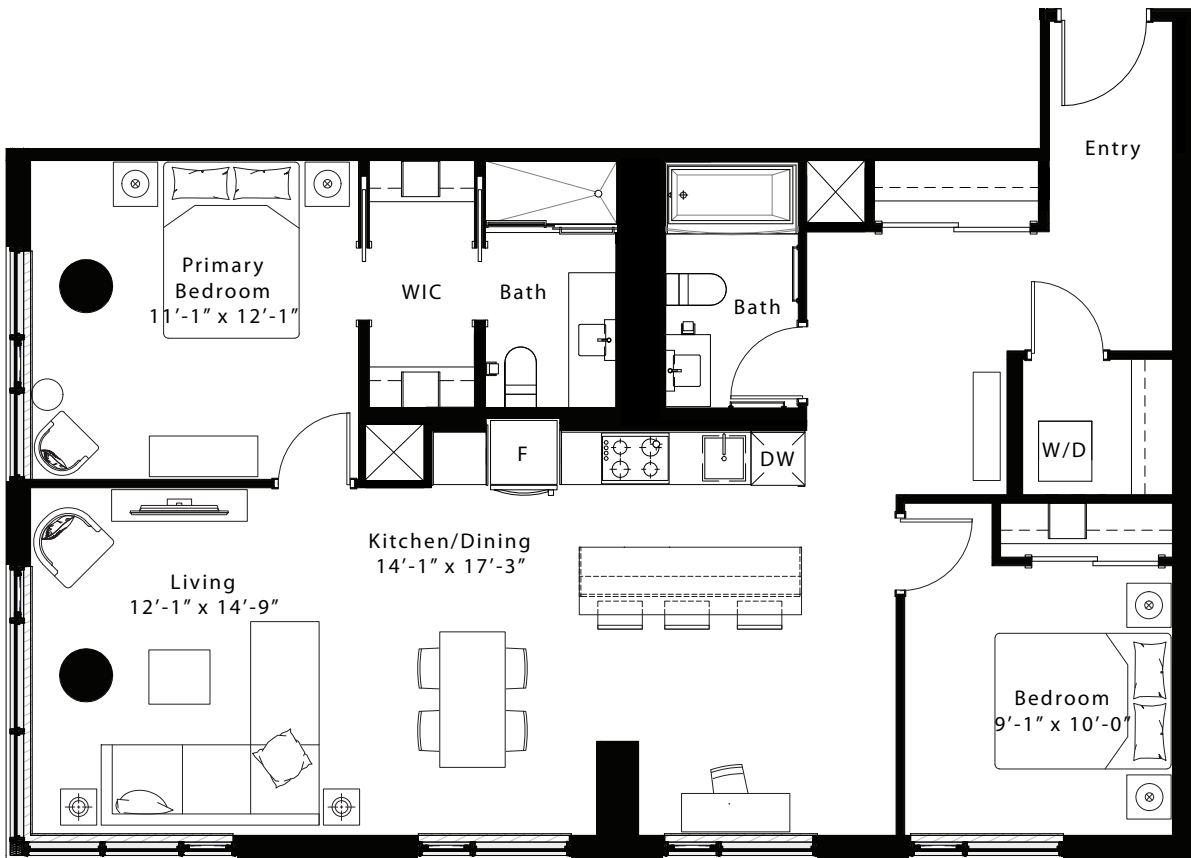

# latitude

at frontier

**Elizabeth**  
 2 Bed / 2 Bath  
 1,169 Sq Ft  
 Units 202, 302

[livingatfrontier.com/latitude](http://livingatfrontier.com/latitude)

All sizes and specifications are subject to change without notice. Furniture is not included. E. & O.E.

Floor 2

Floor 3