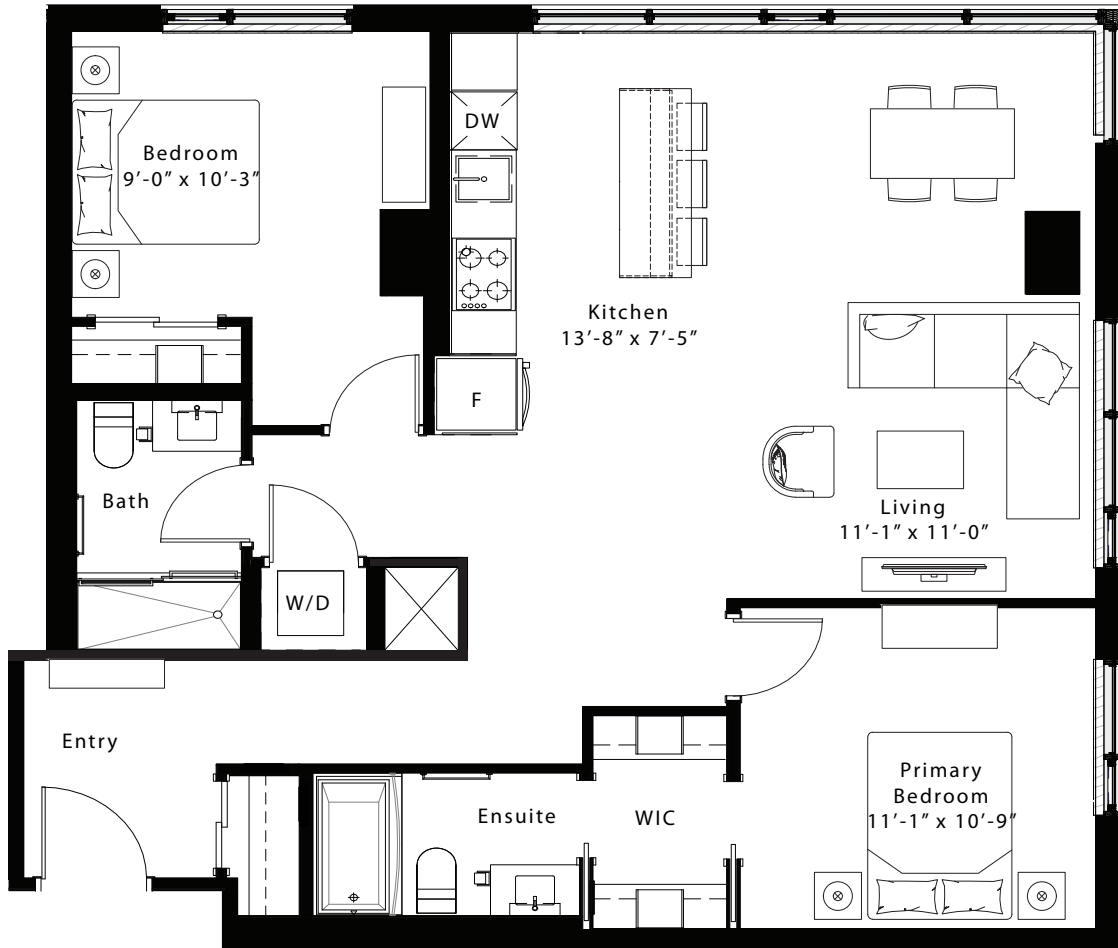

latitude

at frontier

Emerald
 2 Bed / 2 Bath
 1,033 Sq Ft
 Units 208, 308

livingatfrontier.com/latitude

All sizes and specifications are subject to change without notice. Furniture is not included. E. & O.E.

Floor 2

Floor 3