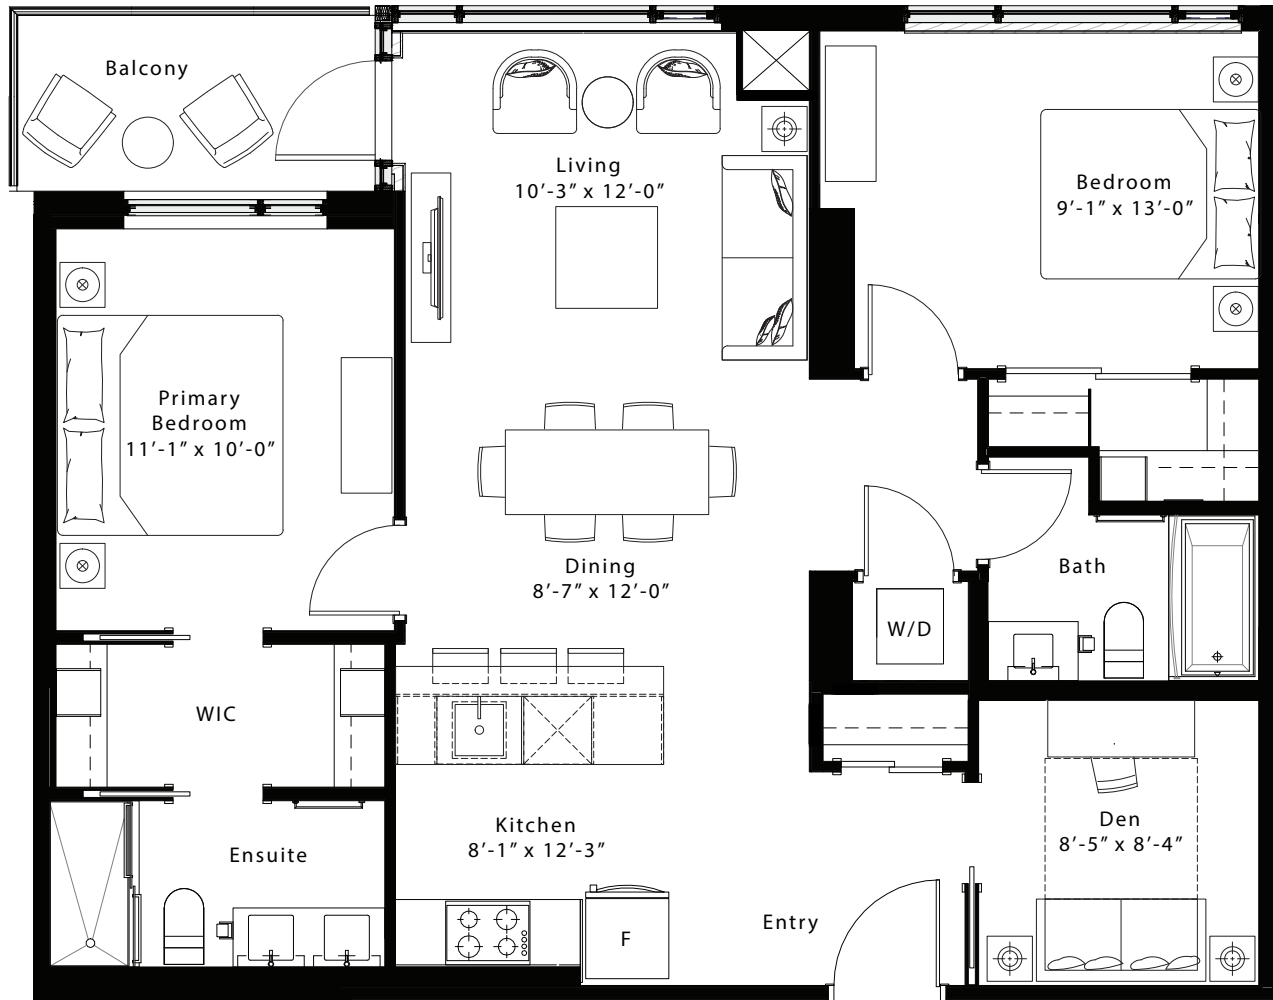

latitude

at frontier

Fairfield

2 Bed + Den / 2 Bath

1,033 Sq Ft

Unit 2004

Floor 20 (PH)

livingatfrontier.com/latitude

All sizes and specifications are subject to change without notice. Furniture is not included. E. & O.E.