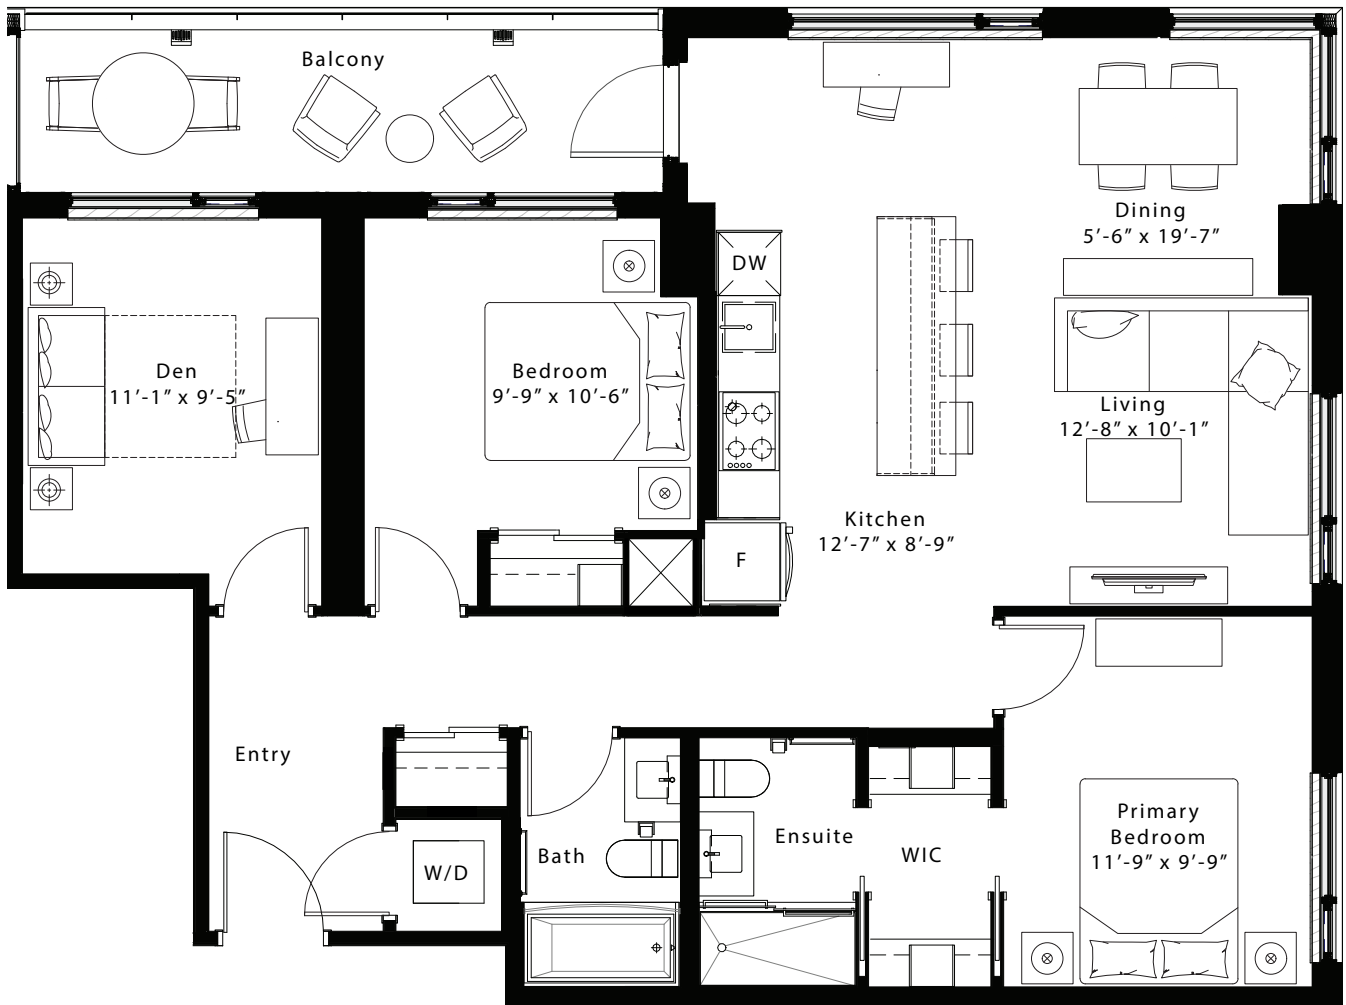

latitude

at frontier

Foxwell

2 Bed + Den / 2 Bath

1,112 Sq Ft

Units 408-1108

livingatfrontier.com/latitude

All sizes and specifications are subject to change without notice. Furniture is not included. E. & O.E.