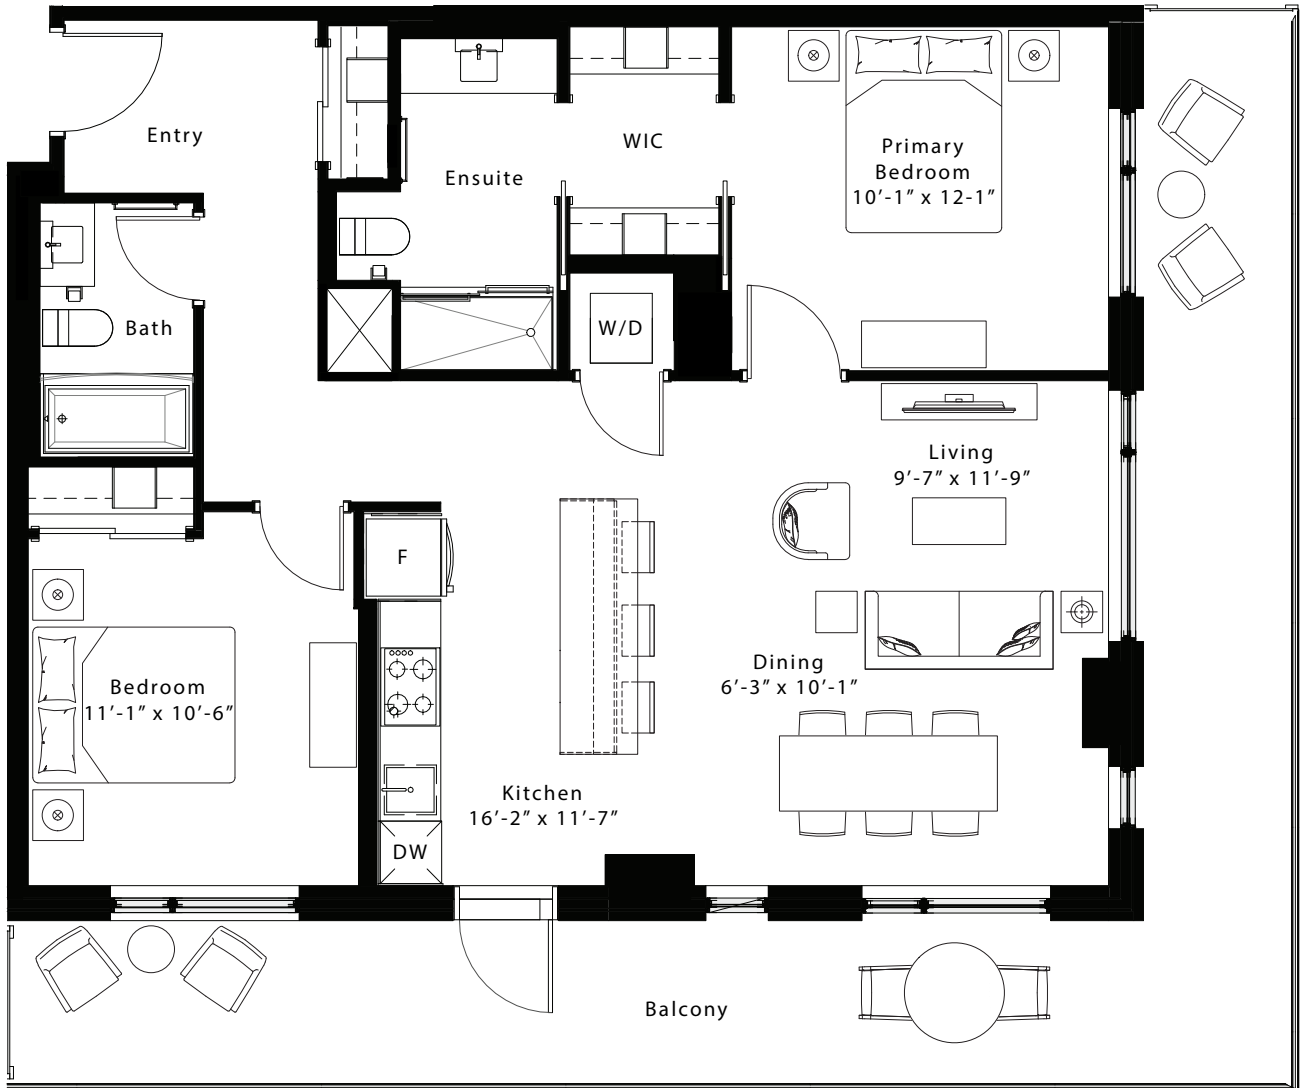

latitude

at frontier

Gables

2 Bed / 2 Bath

1,055 Sq Ft

Balcony 1,200 Sq Ft

Units 410

City Park Drive

Queensway

livingatfrontier.com/latitude

All sizes and specifications are subject to change without notice. Furniture is not included. E. & O.E.

Floor 4