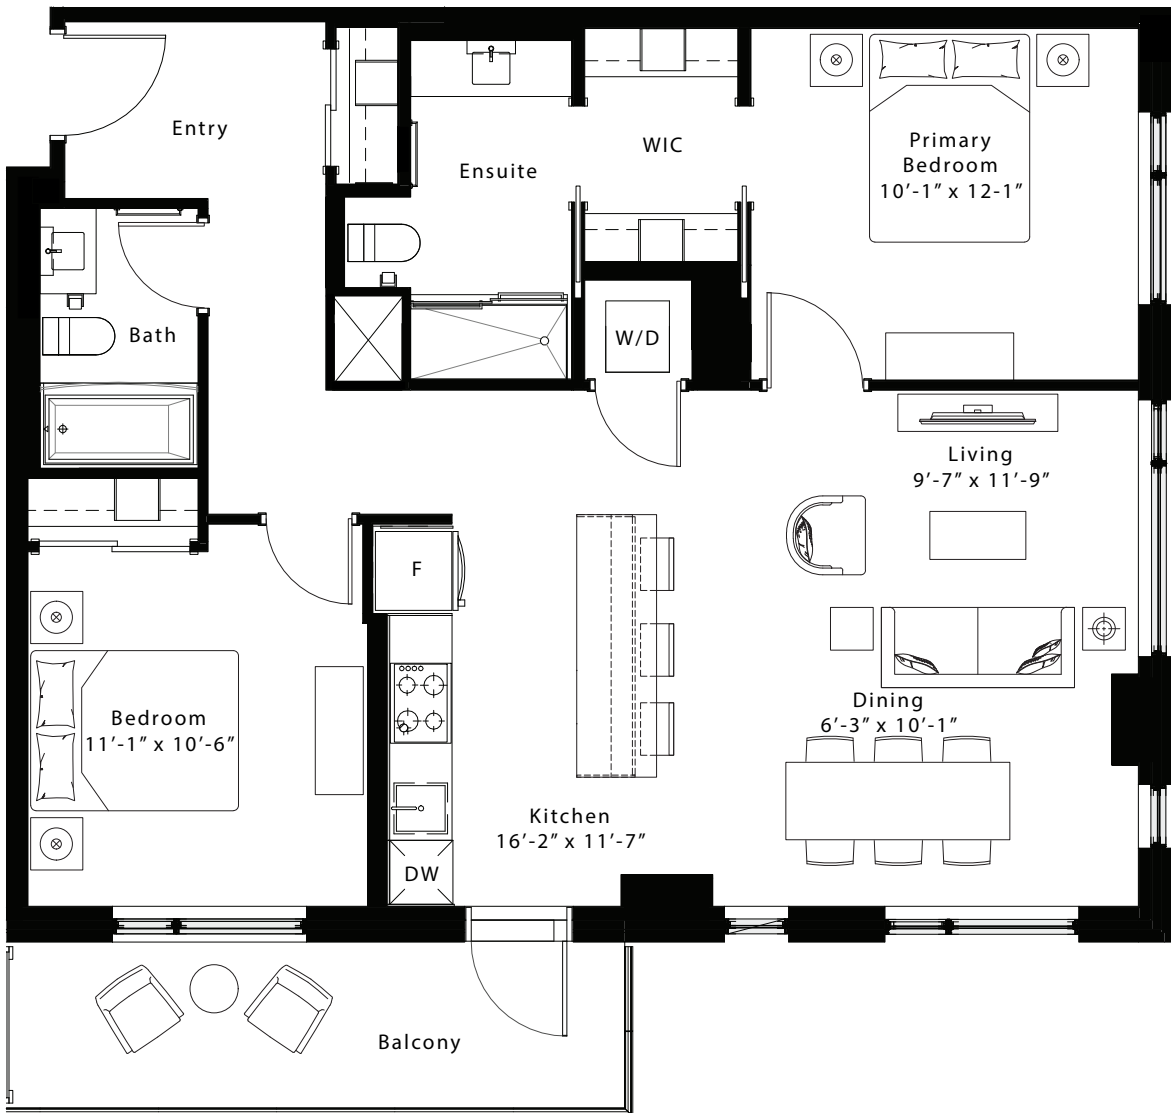

latitude

at frontier

Gables

2 Bed / 2 Bath

1,055 Sq Ft

Units 510-1910

livingatfrontier.com/latitude

All sizes and specifications are subject to change without notice. Furniture is not included. E. & O.E.

City Park Drive

Queensway

Floors 4-19