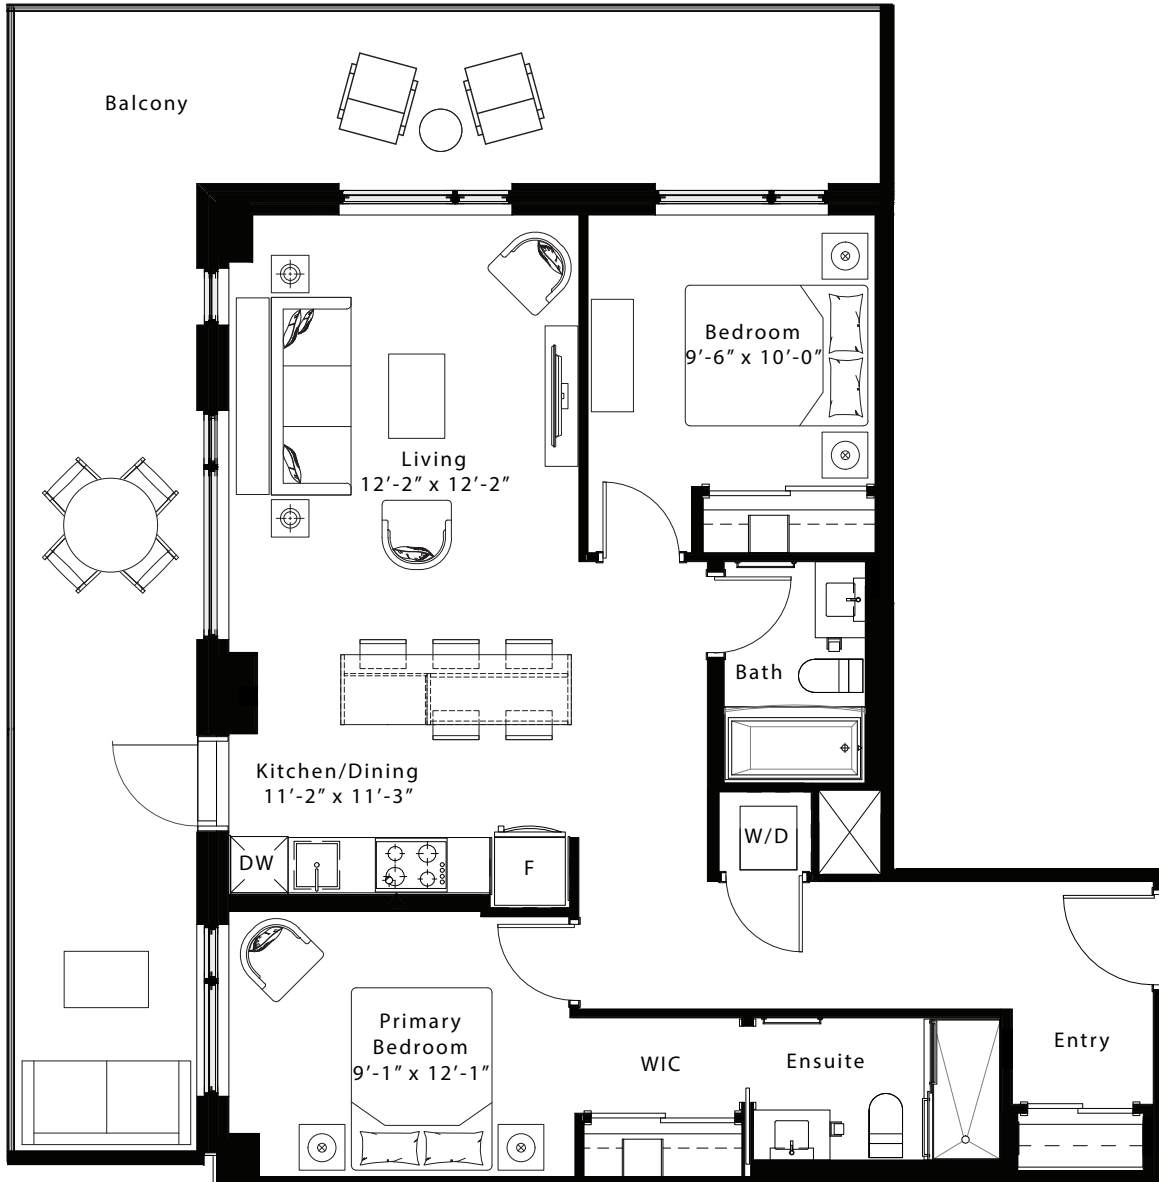

latitude

at frontier

Glen

2 Bed / 2 Bath

965 Sq Ft

Balcony 1,200 SF

Unit 404

City Park Drive

Queensway

livingatfrontier.com/latitude

All sizes and specifications are subject to change without notice. Furniture is not included. E. & O.E.

Floor 4