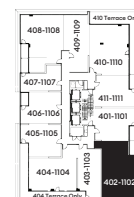

livingatfrontier.com/latitude

All sizes and specifications are subject to change without notice. Furniture is not included. E. & O.E.

City Park Drive