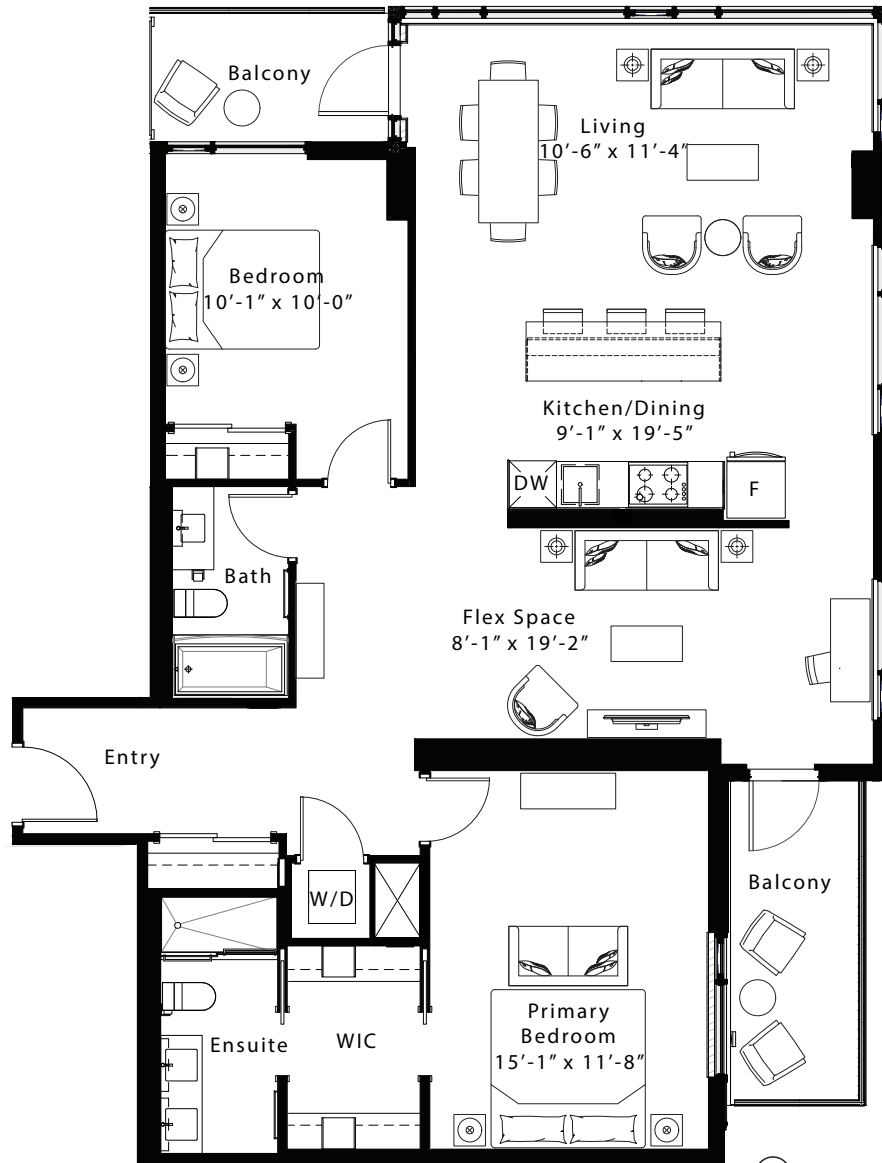

latitude

at frontier

Kenpark
 2 Bed + Den / 2 Bath
 1,396 Sq Ft
 Unit 2006

Floor 20 (PH)

livingatfrontier.com/latitude

All sizes and specifications are subject to change without notice. Furniture is not included. E. & O.E.