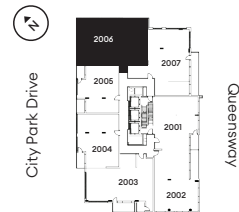

latitude

at frontier

Kenpark
 2 Bed + Den / 2 Bath
 1,396 Sq Ft
 Unit 2006

Floor 20 (PH)

livingatfrontier.com/latitude

All sizes and specifications are subject to change without notice. Furniture is not included. E. & O.E.