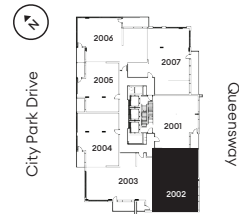

## Limebank

2 Bed + Den / 2 Bath

1,226 Sq Ft

Unit 2002

Floor 20 (PH)

[livingatfrontier.com/latitude](http://livingatfrontier.com/latitude)

All sizes and specifications are subject to change without notice. Furniture is not included. E. & O.E.