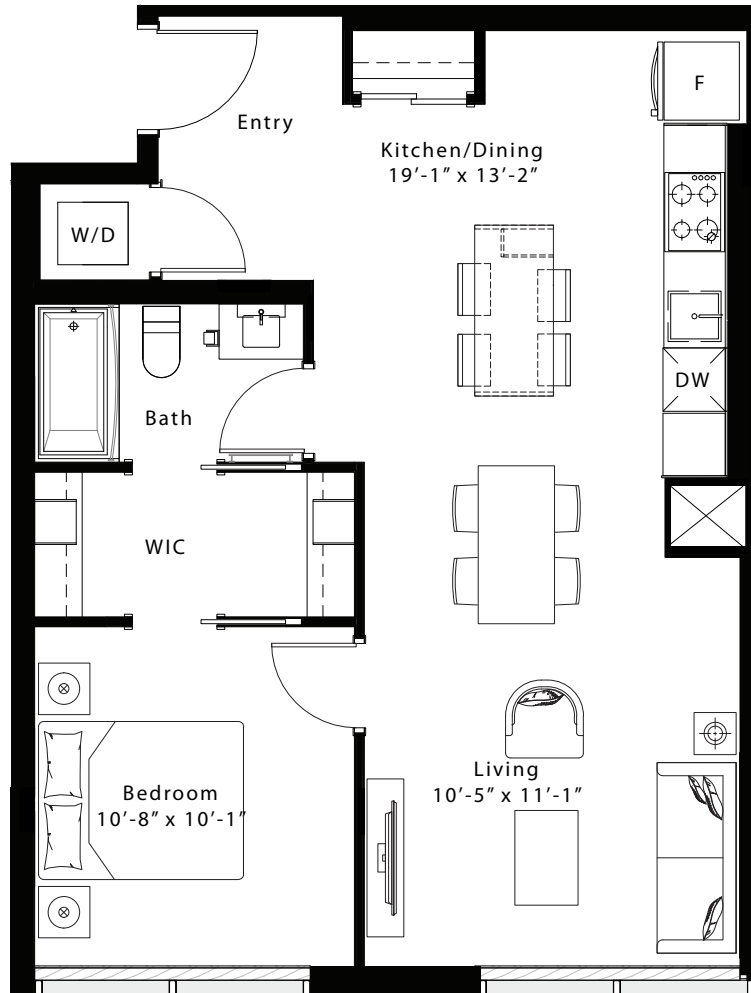

latitude

at frontier

Piper / Windsor

1 Bed / 1 Bath

710 / 713 Sq Ft

Units 101, 103

Floor 1

livingatfrontier.com/latitude

All sizes and specifications are subject to change without notice. Furniture is not included. E. & O.E.