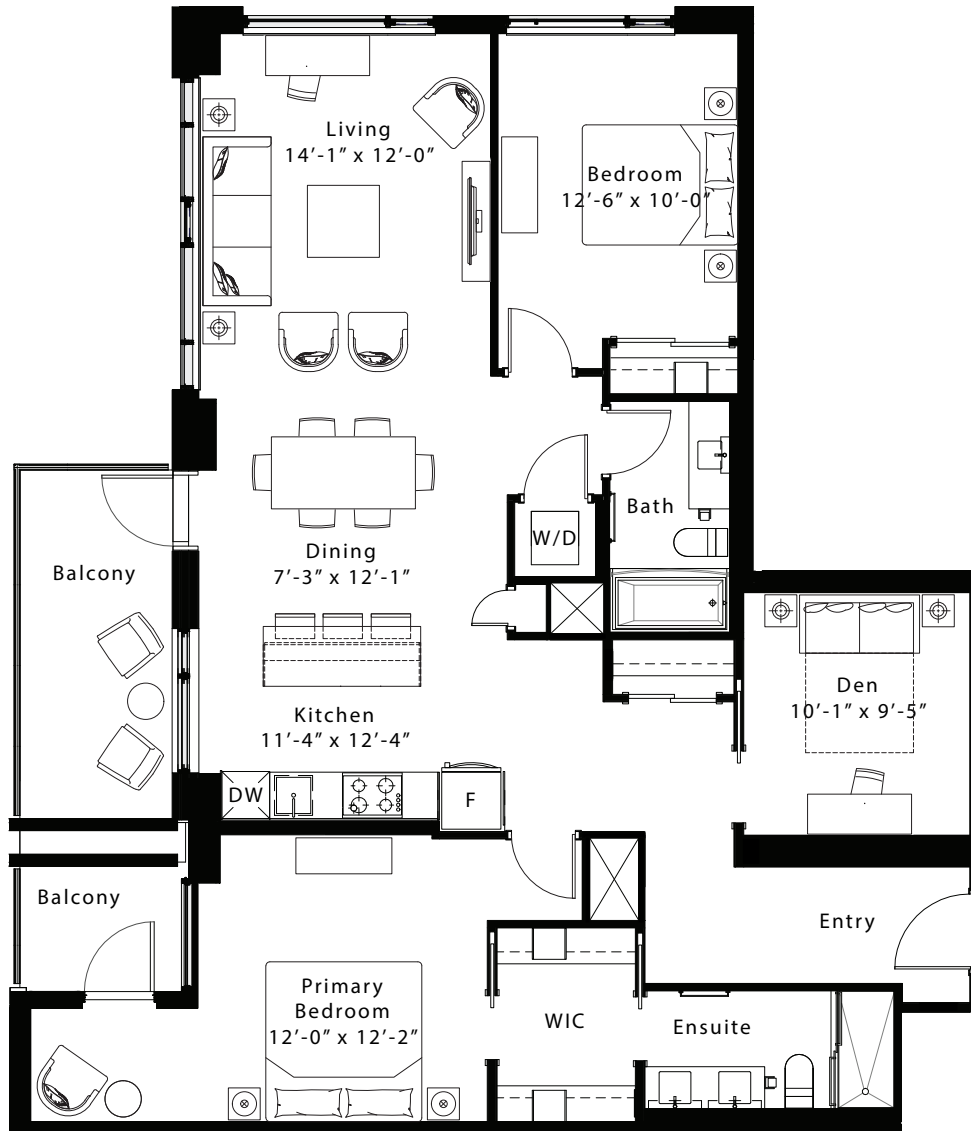

latitude

at frontier

Sunride

2 Bed + Den / 2 Bath

1,390 Sq Ft

Unit 2003

Floor 20 (PH)

livingatfrontier.com/latitude

All sizes and specifications are subject to change without notice. Furniture is not included. E. & O.E.