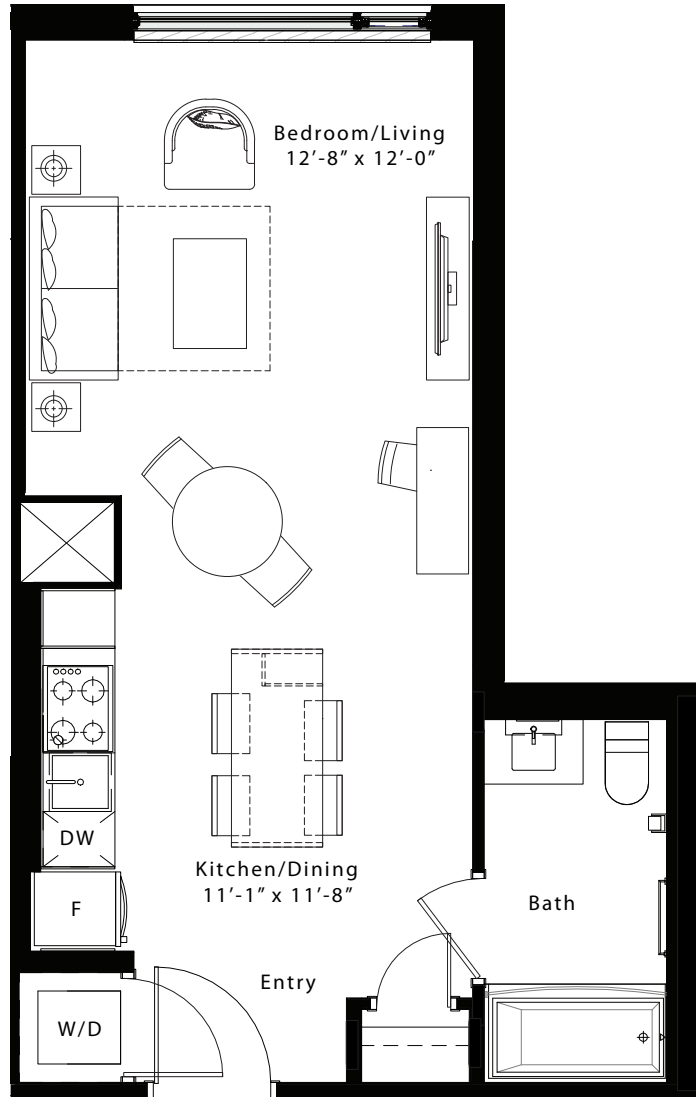

latitude

at frontier

Timbermill
 Bachelor
 459 Sq Ft
 Units 407-1107

livingatfrontier.com/latitude

All sizes and specifications are subject to change without notice. Furniture is not included. E. & O.E.

City Park Drive

Kewnessen

Floors 4-11