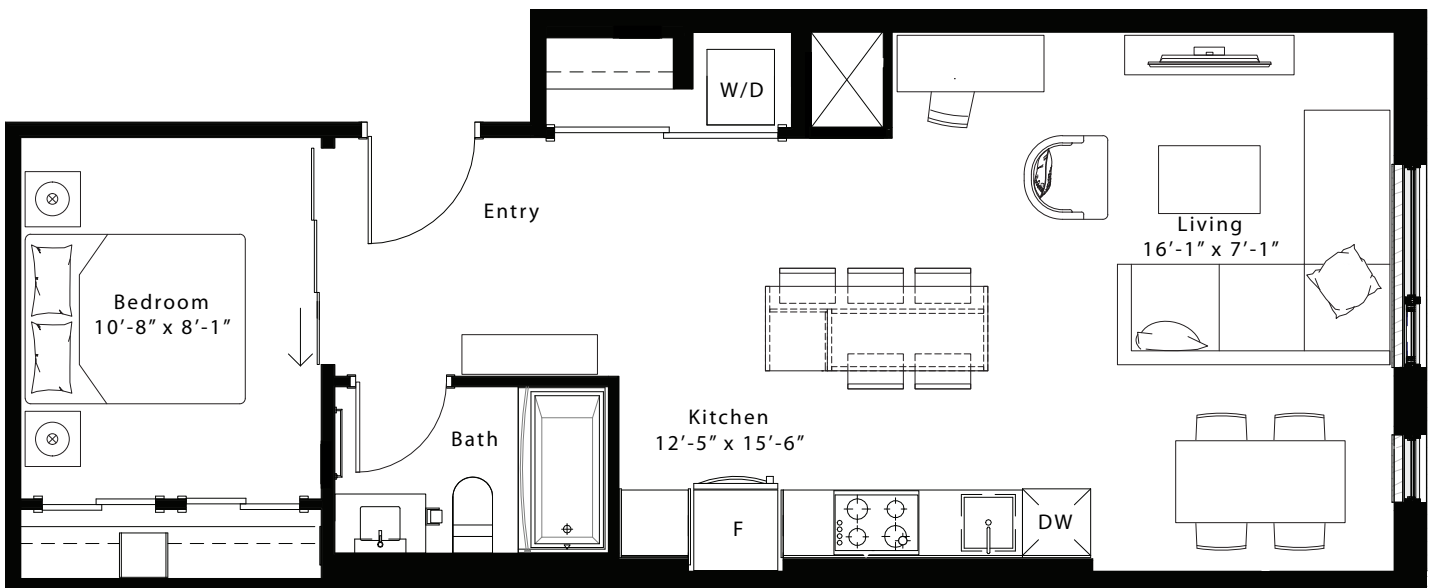

latitude

at frontier

Trillium

1 Bed / 1 Bath

670 Sq Ft

Units 409-1909

livingatfrontier.com/latitude

All sizes and specifications are subject to change without notice. Furniture is not included. E. & O.E.